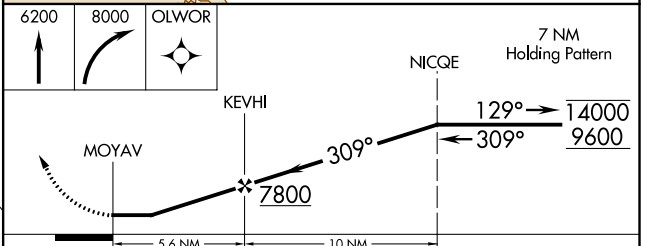

APP CRS 309°	Rwy Idg TDZE Apt Elev	N/A N/A 5102

RNAV (GPS)-B

YELLOWSTONE RGNL (COD)

RNP APCH.	MISSED APPROACH: Climb to 6200 then climbing right turn to 8000 direct OLVOR and hold.

AWOS-3PT 135.075	SALT LAKE CENTER 127.75 351.9	UNICOM 122.8 (CTAF) 0

REIL Rws 4 and 22 0	HIRL Rwy 4-22 0	CATEGORY	A	B	C	D
		C CIRCLING	6160-1¼ 1058 (1100-1¼)	6160-1½ 1058 (1100-1½)	6160-3 1058 (1100-3)	6940-3 1838 (1900-3)

NW-1, 04 NOV 2021 to 02 DEC 2021

NW-1, 04 NOV 2021 to 02 DEC 2021