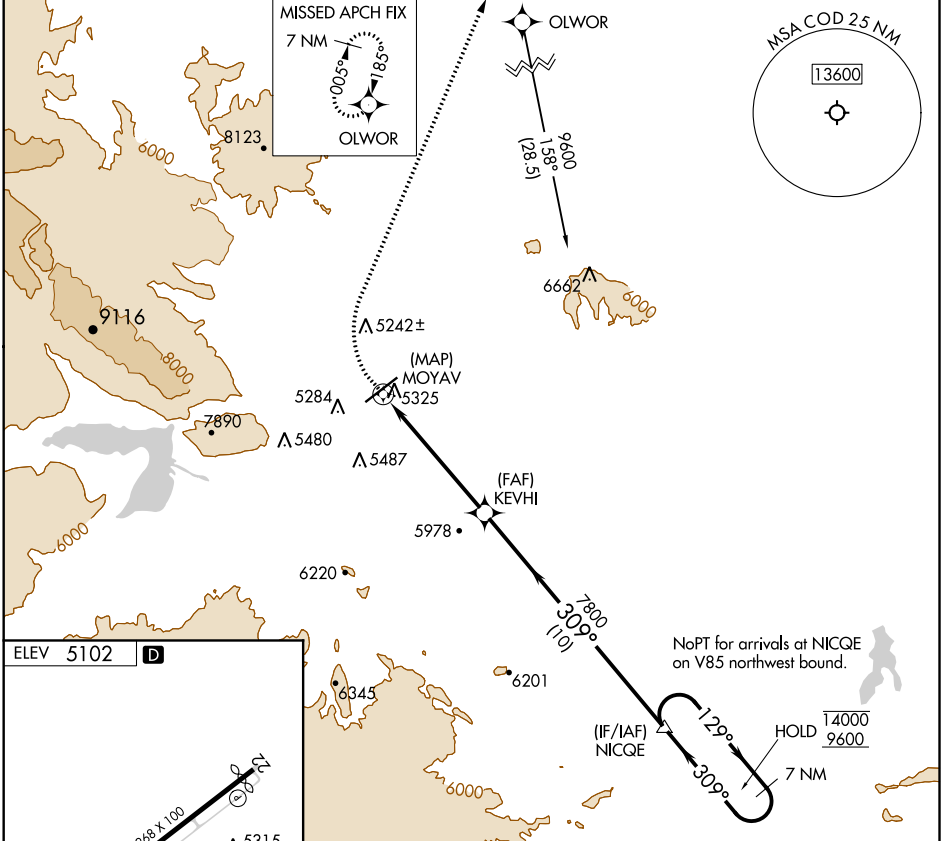

APP CRS 309°	Rwy Idg TDZE Apt Elev	N/A N/A 5102
------------------------	-----------------------------	---

RNAV (GPS)-B

YELLOWSTONE RGNL (COD)

RNP APCH.	MISSED APPROACH: Climb to 6200 then climbing right turn to 8000 direct OLVOR and hold.
-----------	--

AWOS-3PT 135.075	SALT LAKE CENTER 127.75 351.9	UNICOM 122.8 (CTAF) 0
----------------------------	---	---------------------------------

REIL Rws 4 and 22 0	HIRL Rwy 4-22 0	CATEGORY	A	B	C	D
		C CIRCLING	6160-1¼ 1058 (1100-1¼)	6160-1½ 1058 (1100-1½)	6160-3 1058 (1100-3)	6940-3 1838 (1900-3)

NW-1, 04 NOV 2021 to 02 DEC 2021

NW-1, 04 NOV 2021 to 02 DEC 2021