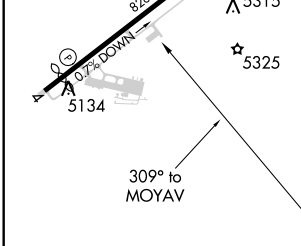

APP CRS 309°	Rwy Idg TDZE Apt Elev	N/A N/A 5102
------------------------	-----------------------------	---

RNAV (GPS)-B

YELLOWSTONE RGNL (COD)

RNP APCH.	MISSED APPROACH: Climb to 6200 then climbing right turn to 8000 direct OLVOR and hold.
-----------	--

AWOS-3PT 135.075	SALT LAKE CENTER 127.75 351.9	UNICOM 122.8 (CTAF) 0
----------------------------	---	---------------------------------

REIL Rws 4 and 22 0	HIRL Rwy 4-22 0	CATEGORY	A	B	C	D
		C CIRCLING	6160-1¼ 1058 (1100-1¼)	6160-1½ 1058 (1100-1½)	6160-3 1058 (1100-3)	6940-3 1838 (1900-3)