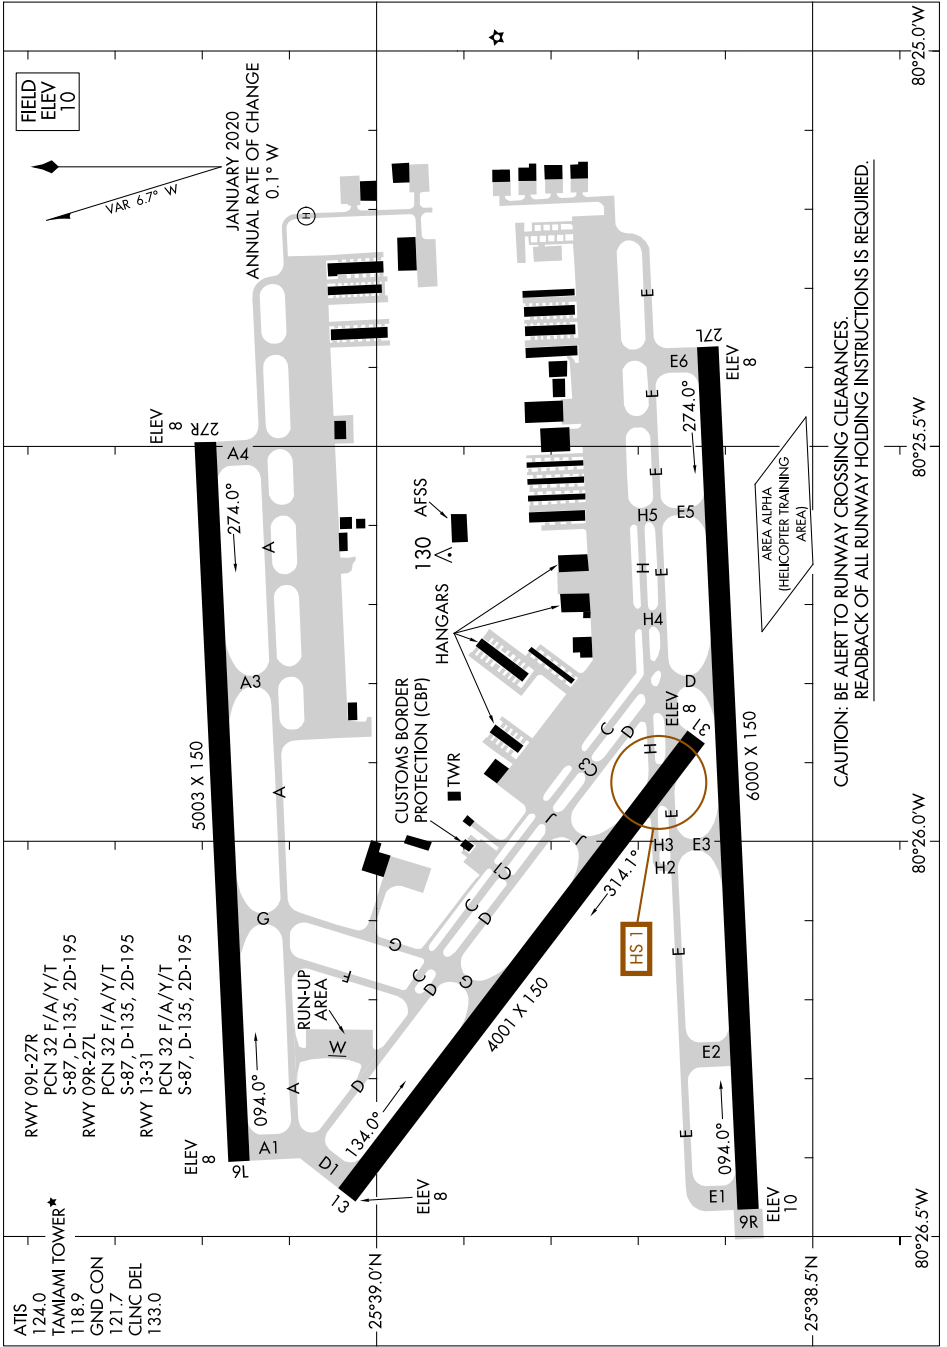

# AIRPORT DIAGRAM

AL-5349 (FAA)

MIAMI EXEC (TMB)  
MIAMI, FLORIDA

SE-3, 04 NOV 2021 to 02 DEC 2021

# AIRPORT DIAGRAM

MIAMI, FLORIDA  
MIAMI EXEC (TMB)

SE-3, 04 NOV 2021 to 02 DEC 2021