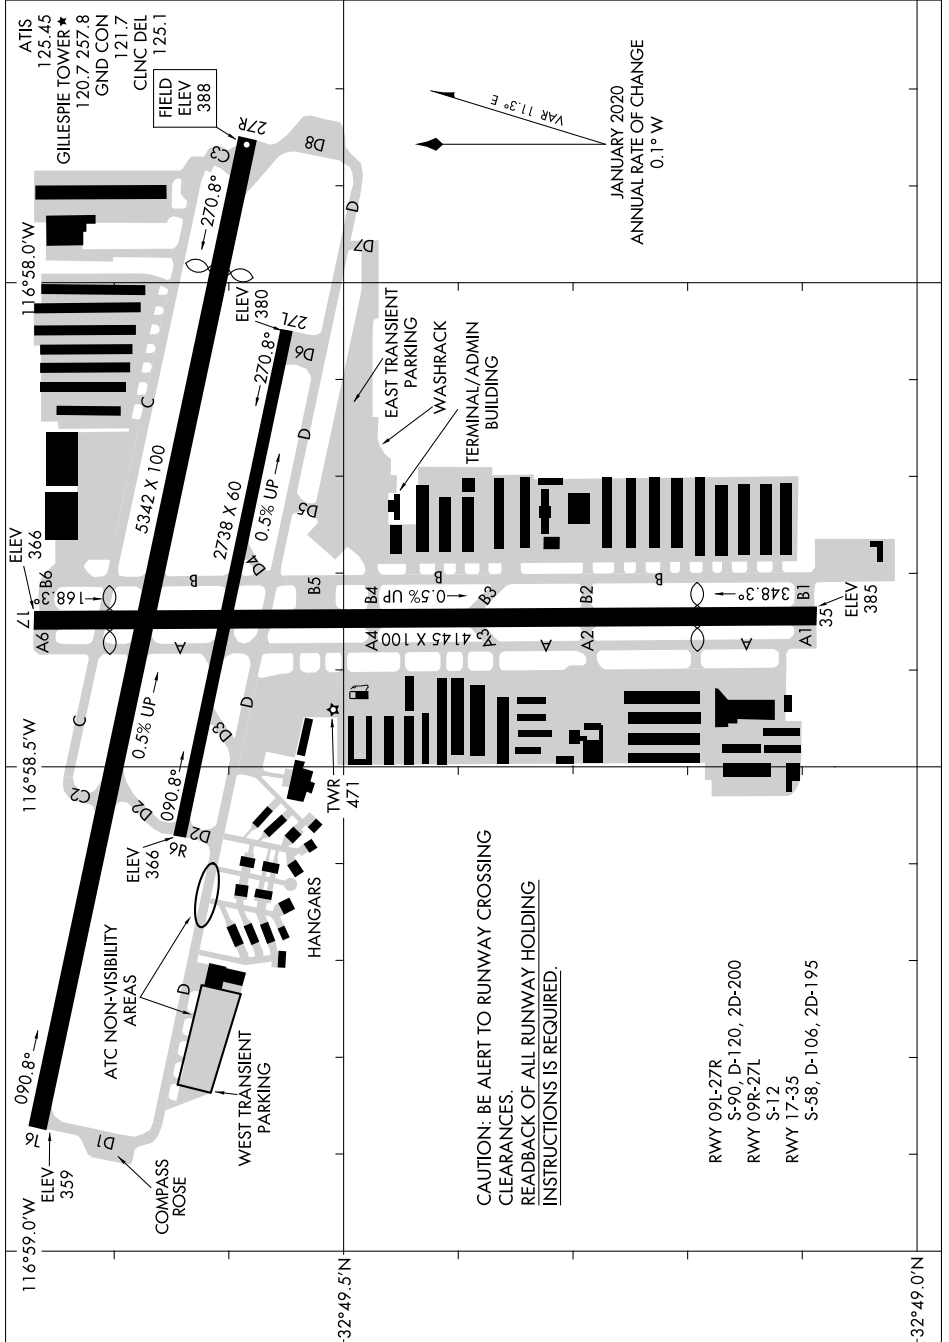

AIRPORT DIAGRAM

AL-5402 (FAA)

GILLESPIE FLD (S.E.E)
SAN DIEGO/EL CAJON, CALIFORNIA

SW-3, 04 NOV 2021 to 02 DEC 2021

**CAUTION: BE ALERT TO RUNWAY CROSSING CLEARANCES.
READBACK OF ALL RUNWAY HOLDING INSTRUCTIONS IS REQUIRED.**

- RWY 09L-27R S-90, D-120, 2D-200
- RWY 09R-27L S-12
- RWY 17-35 S-58, D-106, 2D-195

SW-3, 04 NOV 2021 to 02 DEC 2021

AIRPORT DIAGRAM

SAN DIEGO/EL CAJON, CALIFORNIA
GILLESPIE FLD (S.E.E)