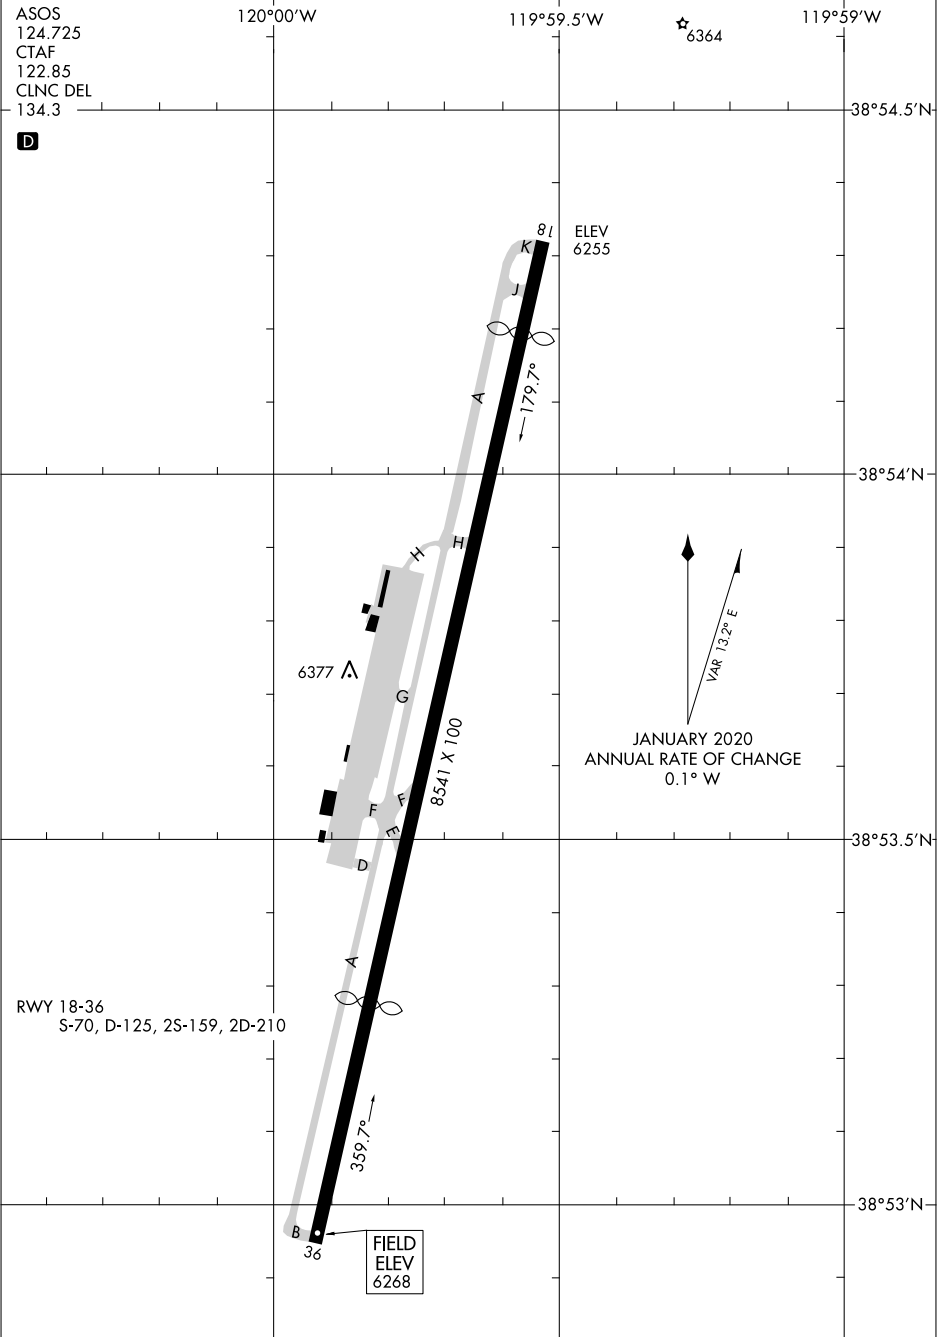

20086

AIRPORT DIAGRAM

AL-5416 (FAA)

LAKE TAHOE (TVL)
SOUTH LAKE TAHOE, CALIFORNIA

AIRPORT DIAGRAM

20086

SOUTH LAKE TAHOE, CALIFORNIA
LAKE TAHOE (TVL)