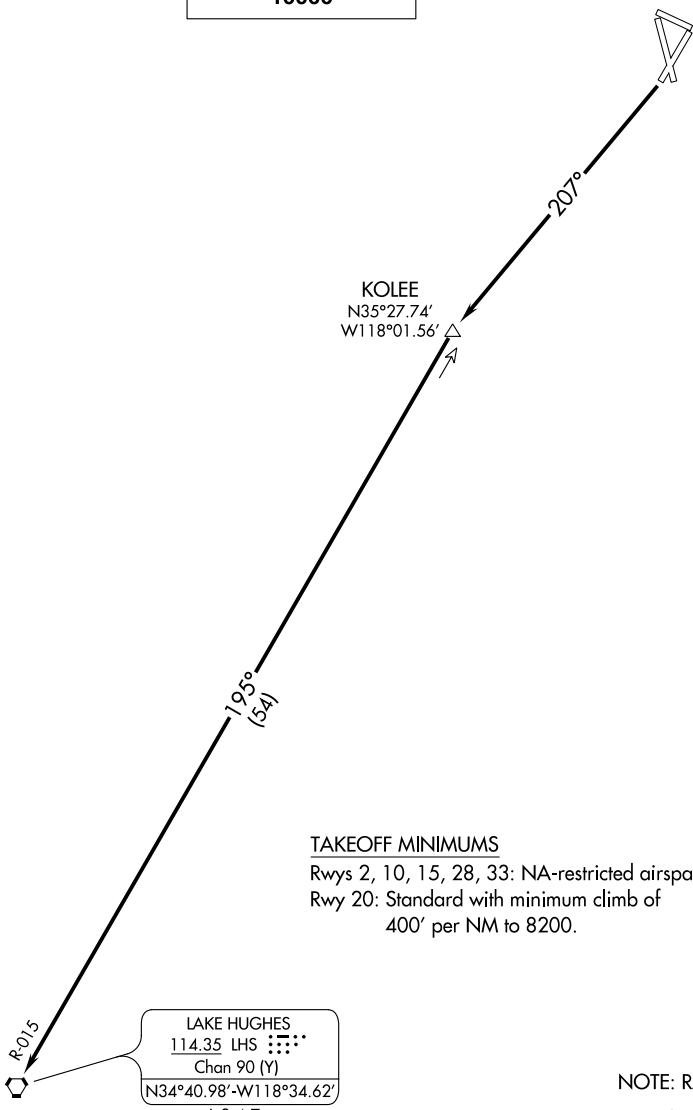

(IYK2.LHS) 19227

AL-5417 (FAA)

INYOKERN (IYK)  
INYOKERN, CALIFORNIA

# INYOKERN TWO DEPARTURE

JOSHUA DEP CON  
133.65 348.7

**TOP ALTITUDE:**  
**10000**

SW-3, 04 NOV 2021 to 02 DEC 2021

SW-3, 04 NOV 2021 to 02 DEC 2021

### TAKEOFF MINIMUMS

Rwys 2, 10, 15, 28, 33: NA-restricted airspace/terrain.

Rwy 20: Standard with minimum climb of 400' per NM to 8200.

NOTE: RADAR required.

NOTE: Chart not to scale.

### DEPARTURE ROUTE DESCRIPTION

TAKEOFF RWY 20: Climb to 10000 on heading 207° and LHS VORTAC R-015 to LHS VORTAC, then proceed on course.