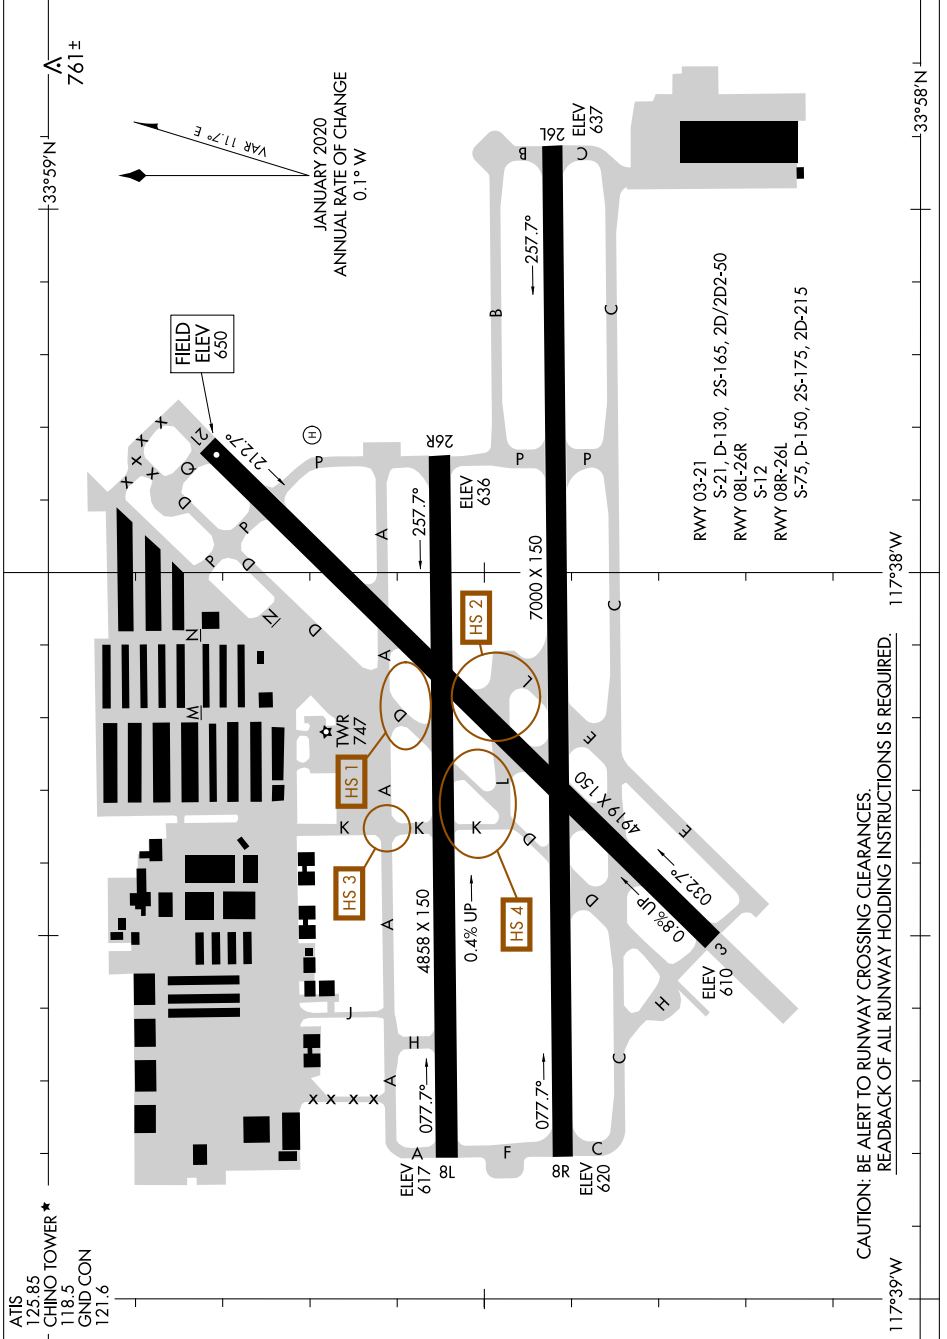

# AIRPORT DIAGRAM

AL-5599 (FAA)

CHINO (CNO)  
CHINO, CALIFORNIA

SW-3, 04 NOV 2021 to 02 DEC 2021

SW-3, 04 NOV 2021 to 02 DEC 2021

# AIRPORT DIAGRAM

CHINO, CALIFORNIA  
CHINO (CNO)