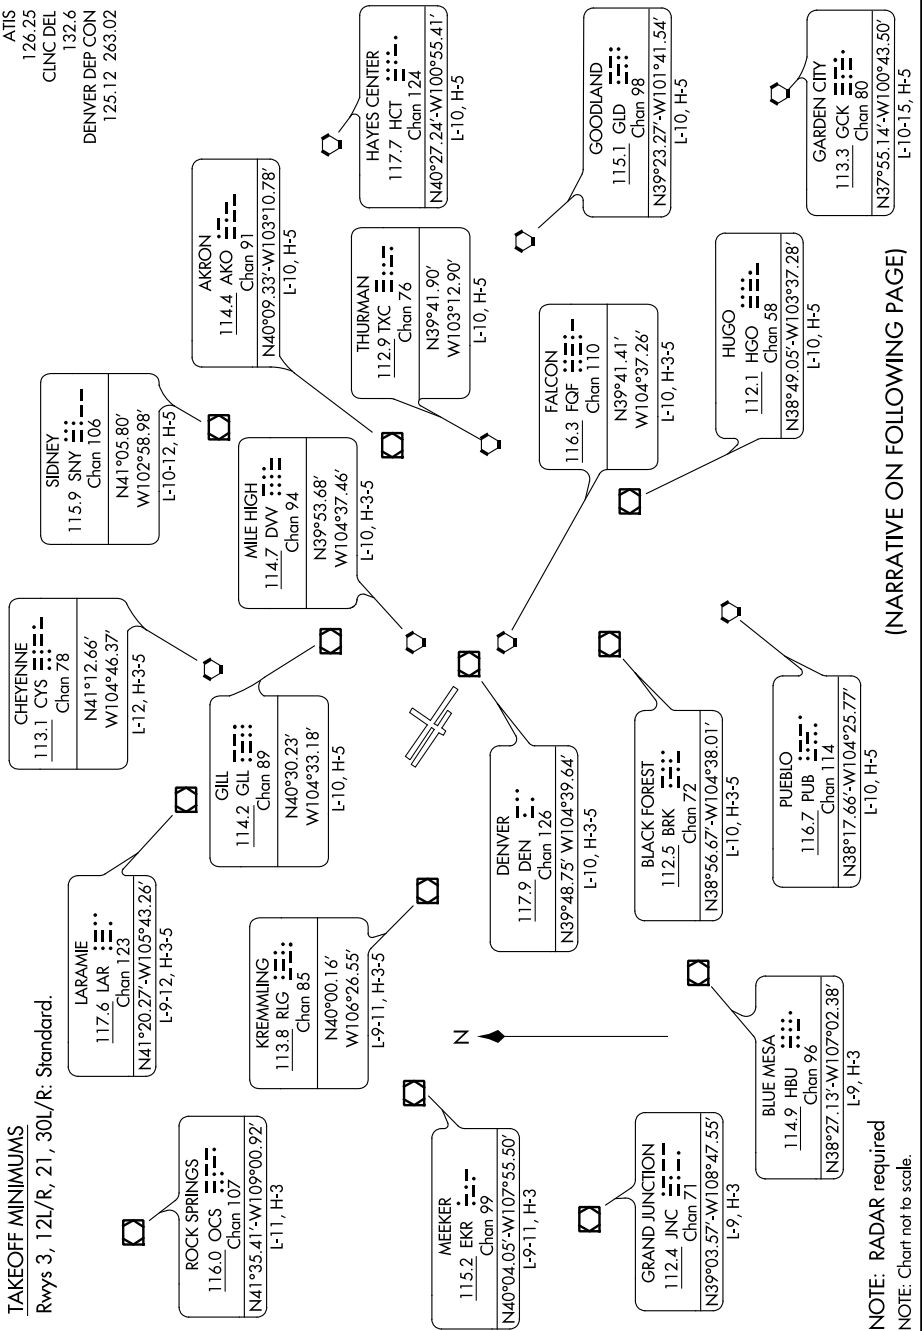

DENVER TWO DEPARTURE

AL-5612 (FAA)

ROCKY MOUNTAIN METRO (BJC)
DENVER, COLORADO

SW-1, 04 NOV 2021 to 02 DEC 2021

TAKEOFF MINIMUMS
Rwys 3, 12L/R, 21, 30L/R: Standard.

(NARRATIVE ON FOLLOWING PAGE)

NOTE: RADAR required
NOTE: Chart not to scale.

SW-1, 04 NOV 2021 to 02 DEC 2021

DENVER TWO DEPARTURE

DENVER, COLORADO
ROCKY MOUNTAIN METRO (BJC)