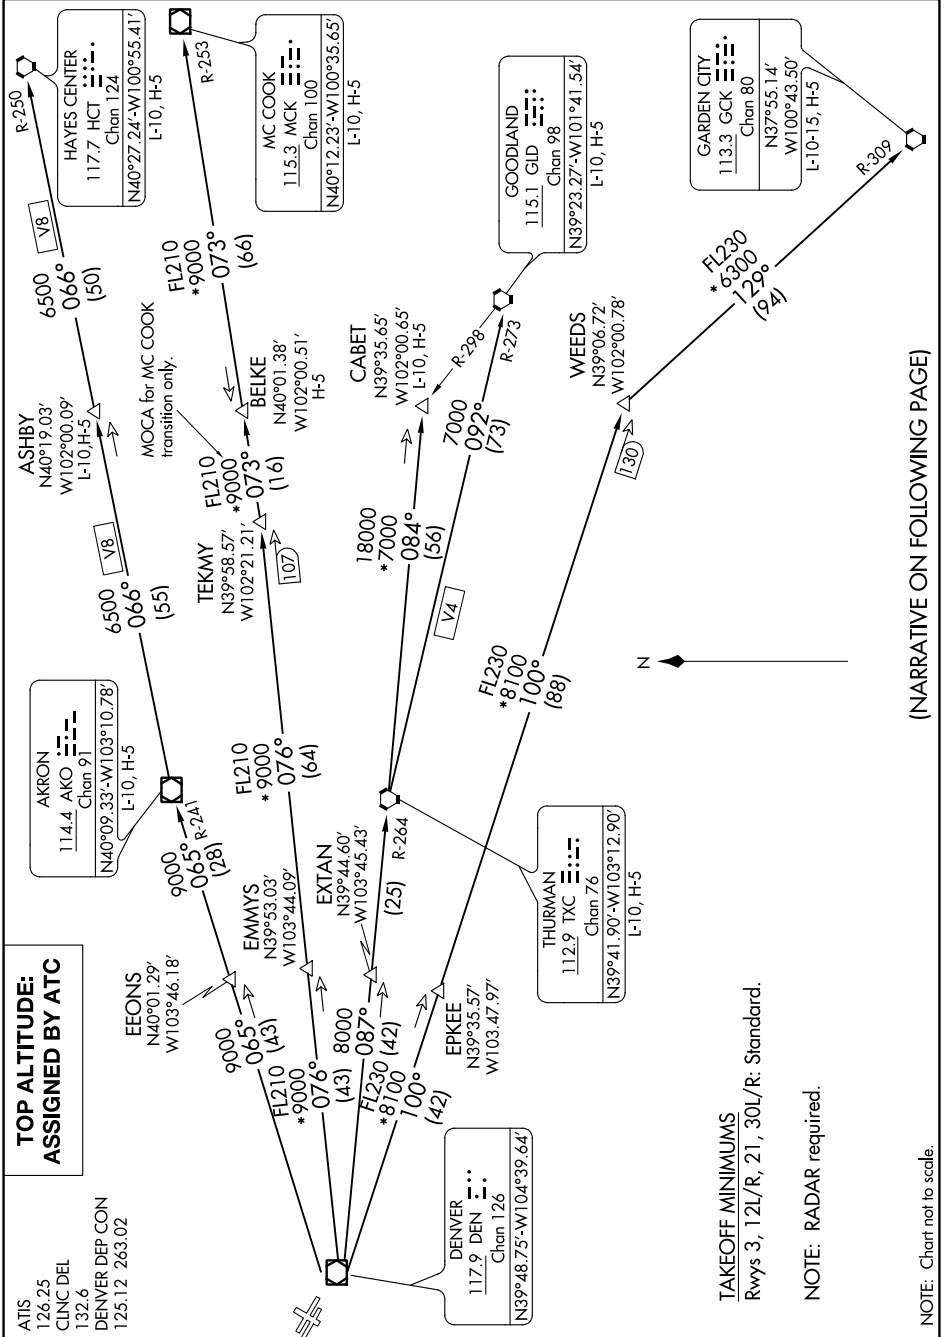

PLAINS ONE DEPARTURE

ROCKY MOUNTAIN METRO (BJC)
DENVER, COLORADO

AL-5612 (FAA)

SW-1, 04 NOV 2021 to 02 DEC 2021

(NARRATIVE ON FOLLOWING PAGE)

SW-1, 04 NOV 2021 to 02 DEC 2021

PLAINS ONE DEPARTURE

DENVER, COLORADO
ROCKY MOUNTAIN METRO (BJC)