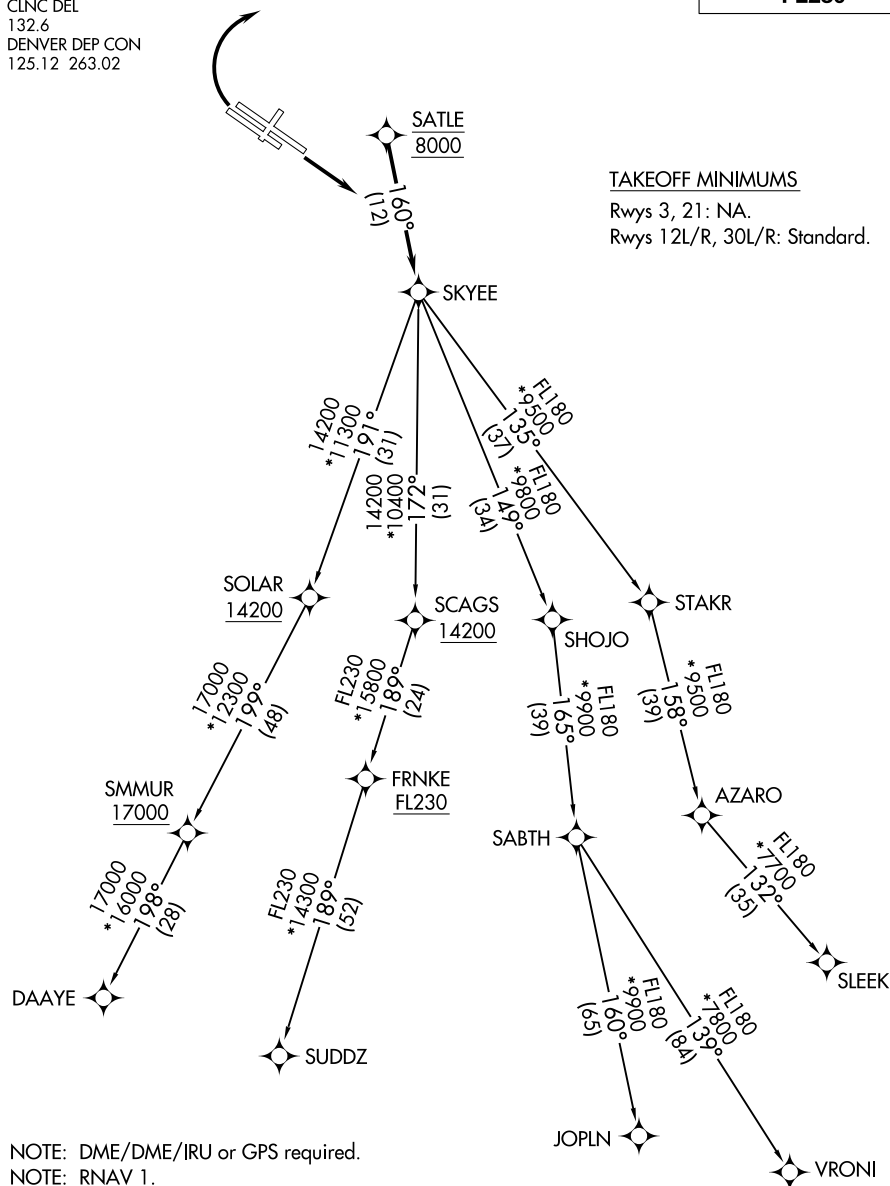

SKYEE ONE DEPARTURE (RNAV)

AL-5612 (FAA)

ROCKY MOUNTAIN METRO (BJC)
DENVER, COLORADO

ATIS
126.25
CLNC DEL
132.6
DENVER DEP CON
125.12 263.02

**TOP ALTITUDE:
FL230**

TAKEOFF MINIMUMS

Rwys 3, 21: NA.

Rwys 12L/R, 30L/R: Standard.

NOTE: DME/DME/IRU or GPS required.

NOTE: RNAV 1.

NOTE: Turbojets only.

NOTE: RADAR required.

NOTE: Chart not to scale.

(NARRATIVE ON FOLLOWING PAGE)

SW-1, 04 NOV 2021 to 02 DEC 2021

SW-1, 04 NOV 2021 to 02 DEC 2021