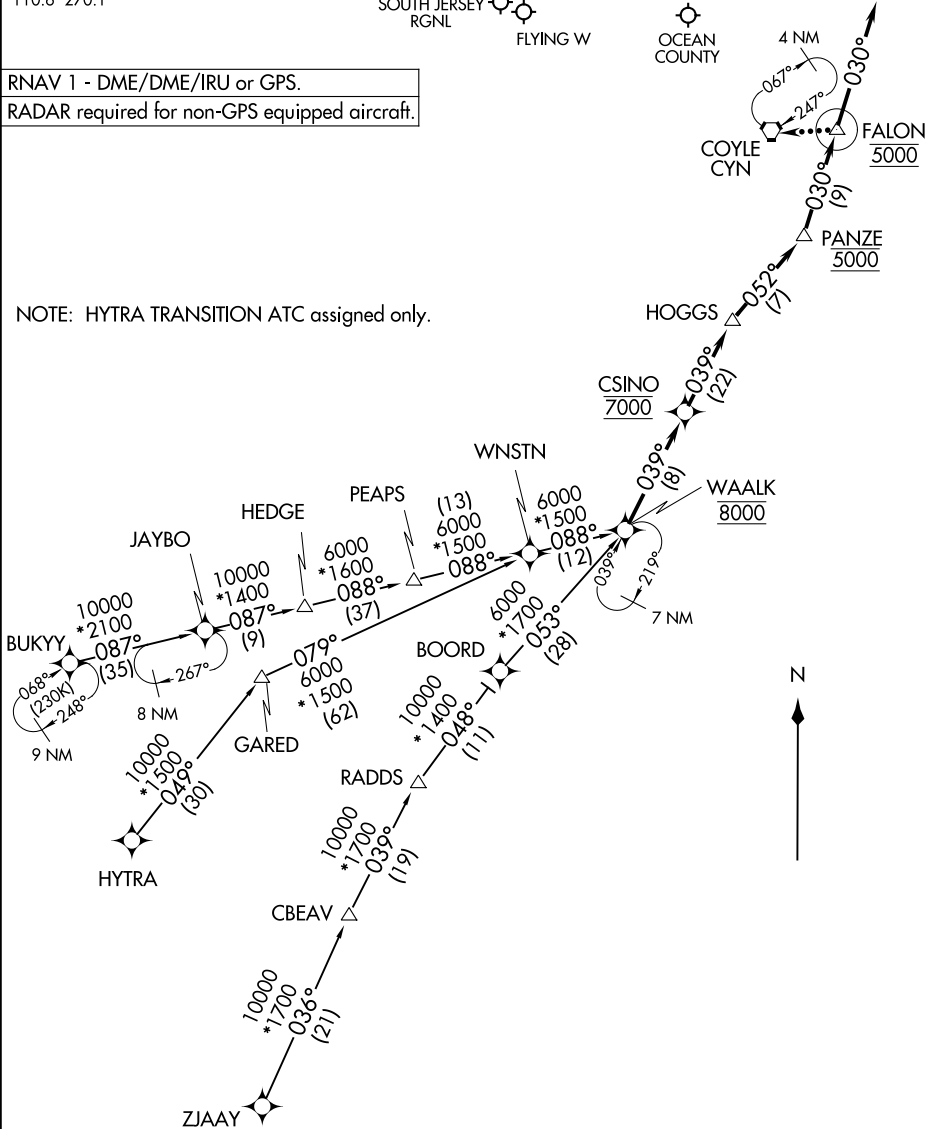

WAALK TWO ARRIVAL (RNAV)

TOMS RIVER, NEW JERSEY

ATLANTIC CITY APP CON
 124.6 327.125
 MC GUIRE APP CON
 126.475 363.8
 KNEL ATIS
 276.525
 KWRI ATIS
 110.6 270.1

RNAV 1 - DME/DME/IRU or GPS.
 RADAR required for non-GPS equipped aircraft.

NOTE: HYTRA TRANSITION ATC assigned only.

NE-2, 04 NOV 2021 to 02 DEC 2021

NE-2, 04 NOV 2021 to 02 DEC 2021

(NARRATIVE ON FOLLOWING PAGE)

NOTE: Chart not to scale.

WAALK TWO ARRIVAL (RNAV)

TOMS RIVER, NEW JERSEY