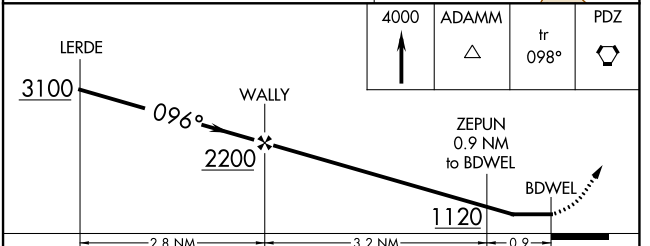

APP CRS	Rwy Idg	N/A
096°	TDZE	N/A
	Apt Elev	296

RNAV (GPS)-B

SAN GABRIEL VALLEY (EMT)

RNP APCH.		MISSED APPROACH: Climb to 4000 direct ADAMM and on track 098° to PDZ VORTAC and hold.		
NA Circling Rwy 1 NA at night.				

CATEGORY	A	B	C	D
CIRCLING	800-1 504 (600-1)	960-1 664 (700-1)	1140-2½ 844 (900-2½)	1140-2¾ 844 (900-2¾)

SW-3, 04 NOV 2021 to 02 DEC 2021

SW-3, 04 NOV 2021 to 02 DEC 2021