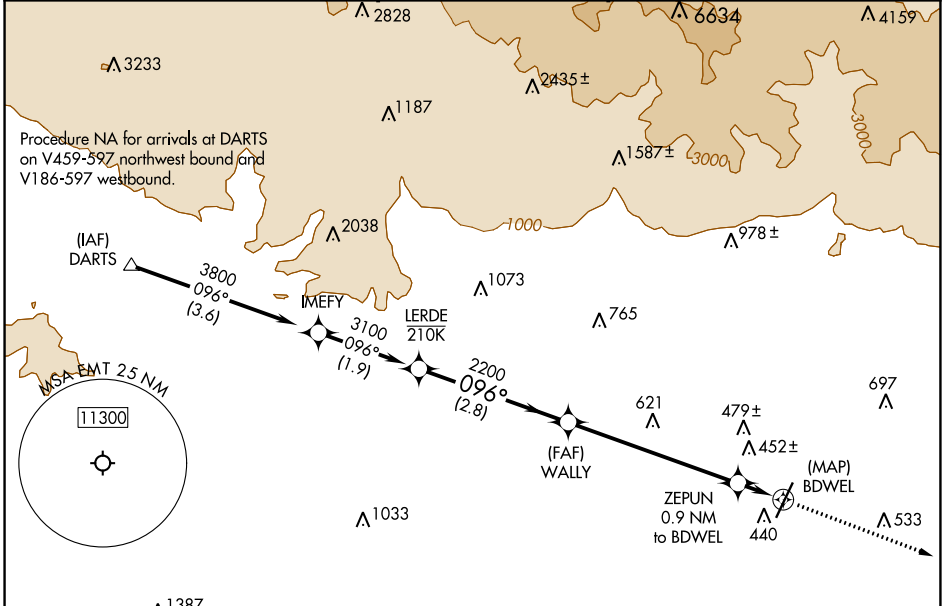

APP CRS	Rwy Idg	N/A
096°	TDZE	N/A
	Apt Elev	296

RNAV (GPS)-B

SAN GABRIEL VALLEY (EMT)

RNP APCH.		MISSED APPROACH: Climb to 4000 direct ADAMM and on track 098° to PDZ VORTAC and hold.		
NA Circling Rwy 1 NA at night.				

CATEGORY	A	B	C	D
CIRCLING	800-1 504 (600-1)	960-1 664 (700-1)	1140-2½ 844 (900-2½)	1140-2¾ 844 (900-2¾)

SW-3, 04 NOV 2021 to 02 DEC 2021

SW-3, 04 NOV 2021 to 02 DEC 2021