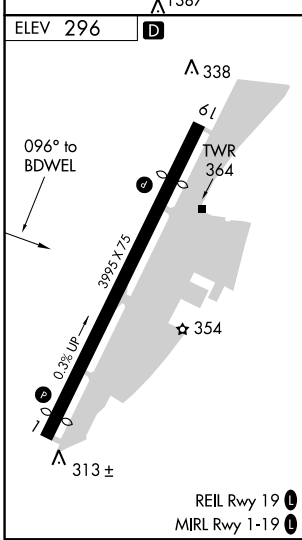

APP CRS	Rwy Idg	N/A
096°	TDZE	N/A
	Apt Elev	296

RNAV (GPS)-B

SAN GABRIEL VALLEY (EMT)

RNP APCH.		MISSED APPROACH: Climb to 4000 direct ADAMM and on track 098° to PDZ VORTAC and hold.		
NA Circling Rwy 1 NA at night.				

CATEGORY	A	B	C	D
CIRCLING	800-1 504 (600-1)	960-1 664 (700-1)	1140-2½ 844 (900-2½)	1140-2¾ 844 (900-2¾)

SW-3, 04 NOV 2021 to 02 DEC 2021

SW-3, 04 NOV 2021 to 02 DEC 2021