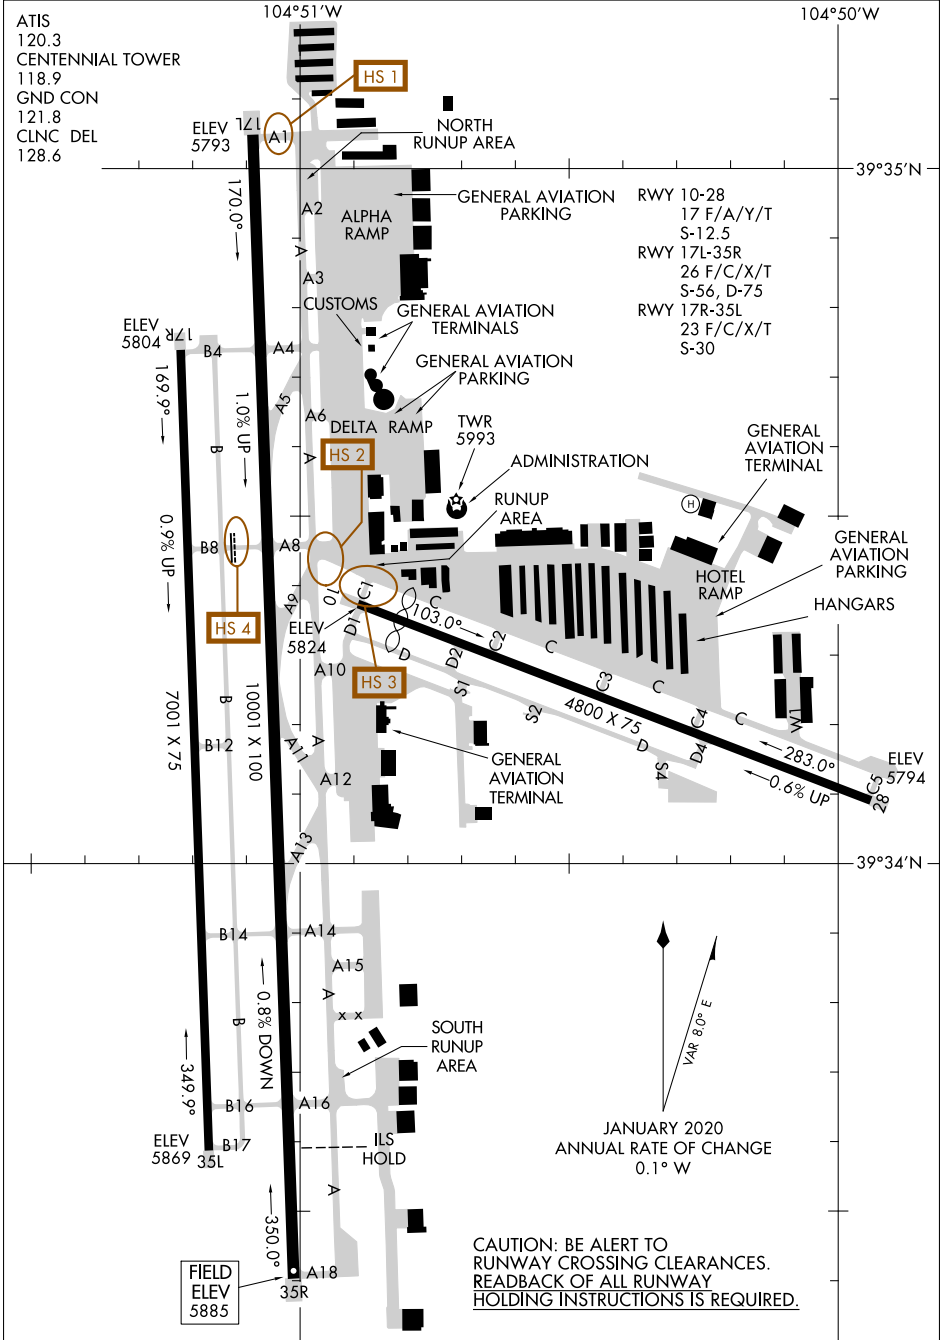

AIRPORT DIAGRAM

AL-5715 (FAA)

CENTENNIAL (APA)
DENVER, COLORADO

SW-1, 04 NOV 2021 to 02 DEC 2021

SW-1, 04 NOV 2021 to 02 DEC 2021

AIRPORT DIAGRAM

DENVER, COLORADO
CENTENNIAL (APA)