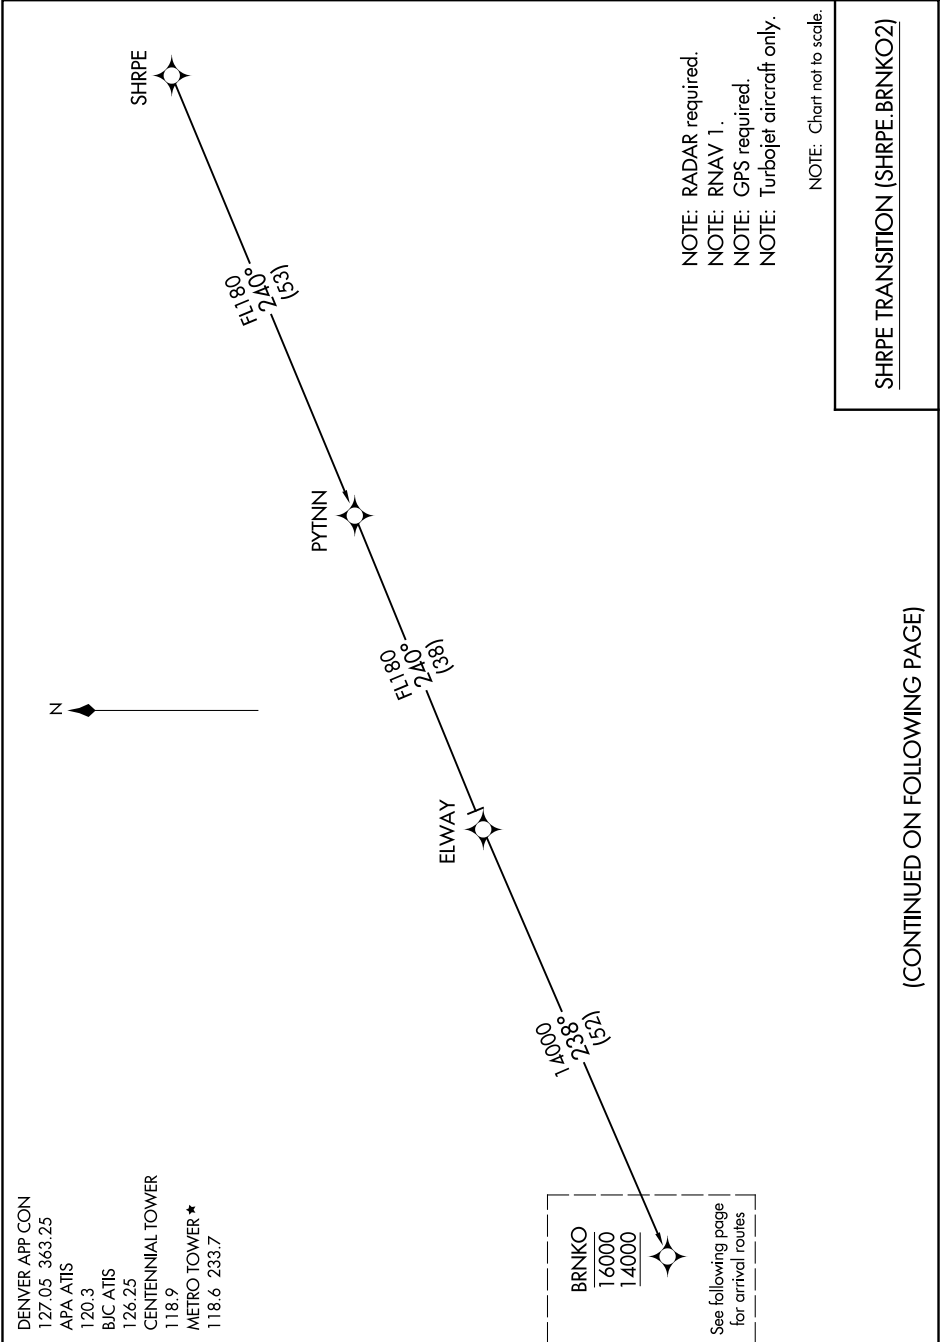

BRNKO TWO ARRIVAL (RNAV) Transition Routes

DENVER, COLORADO

SW-1, 04 NOV 2021 to 02 DEC 2021

- DENVER APP CON
127.05 363.25
- APA ATIS
120.3
- BJC ATIS
126.25
- CENTENNIAL TOWER
118.9
- METRO TOWER *
118.6 233.7

BRNKO
16000
14000

See following page for arrival routes

- NOTE: RADAR required.
- NOTE: RNAV 1.
- NOTE: GPS required.
- NOTE: Turboplet aircraft only.

NOTE: Chart not to scale.

SHRPE TRANSITION (SHRPE.BRNKO2)

(CONTINUED ON FOLLOWING PAGE)

SW-1, 04 NOV 2021 to 02 DEC 2021

BRNKO TWO ARRIVAL (RNAV) Transition Routes

DENVER, COLORADO