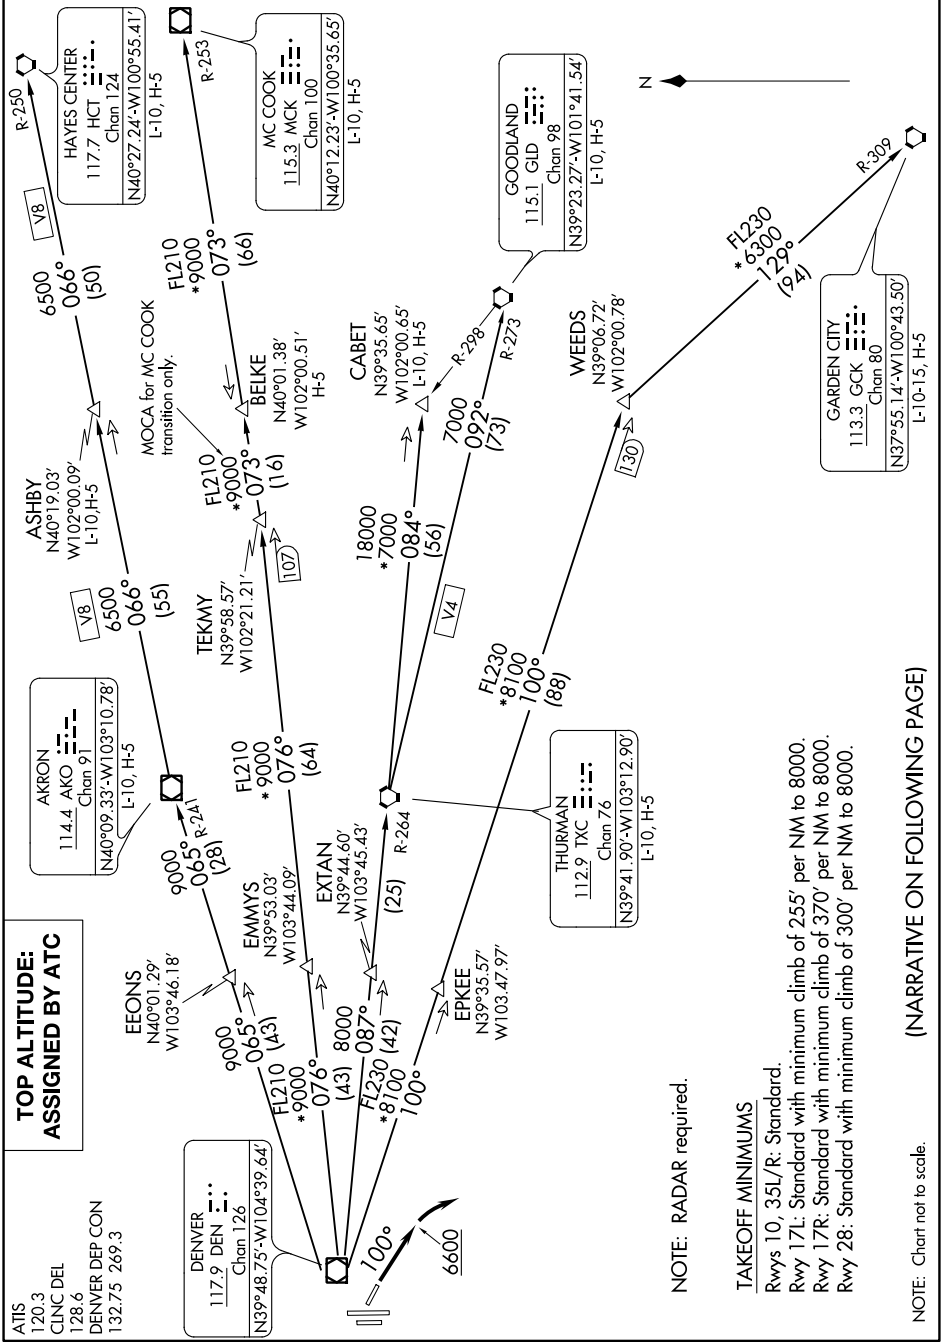

PLAINS ONE DEPARTURE

AL-5715 (FAA)

CENTENNIAL (APA)  
DENVER, COLORADO

SW-1, 04 NOV 2021 to 02 DEC 2021

SW-1, 04 NOV 2021 to 02 DEC 2021

PLAINS ONE DEPARTURE

DENVER, COLORADO  
CENTENNIAL (APA)