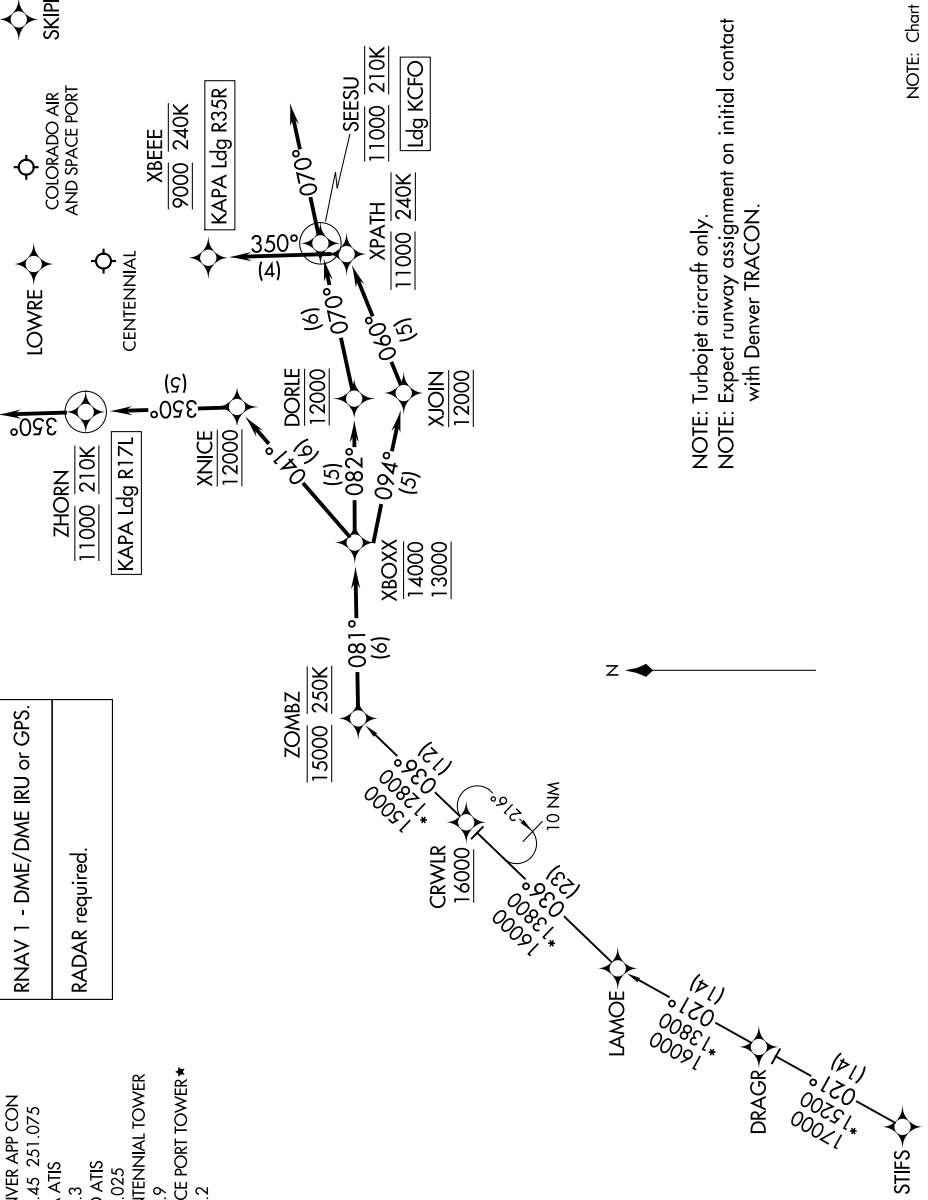

SW-1, 04 NOV 2021 to 02 DEC 2021

RNAV 1 - DME/DME IRU or GPS.
RADAR required.

DENVER APP CON  
128.45 251.075  
APA ATIS  
120.3  
CFO ATIS  
119.025  
CENTENNIAL TOWER  
118.9  
SPACE PORT TOWER ★  
120.2

NOTE: Turbojet aircraft only.  
NOTE: Expect runway assignment on initial contact with Denver TRACON.

NOTE: Chart not to scale.

SW-1, 04 NOV 2021 to 02 DEC 2021