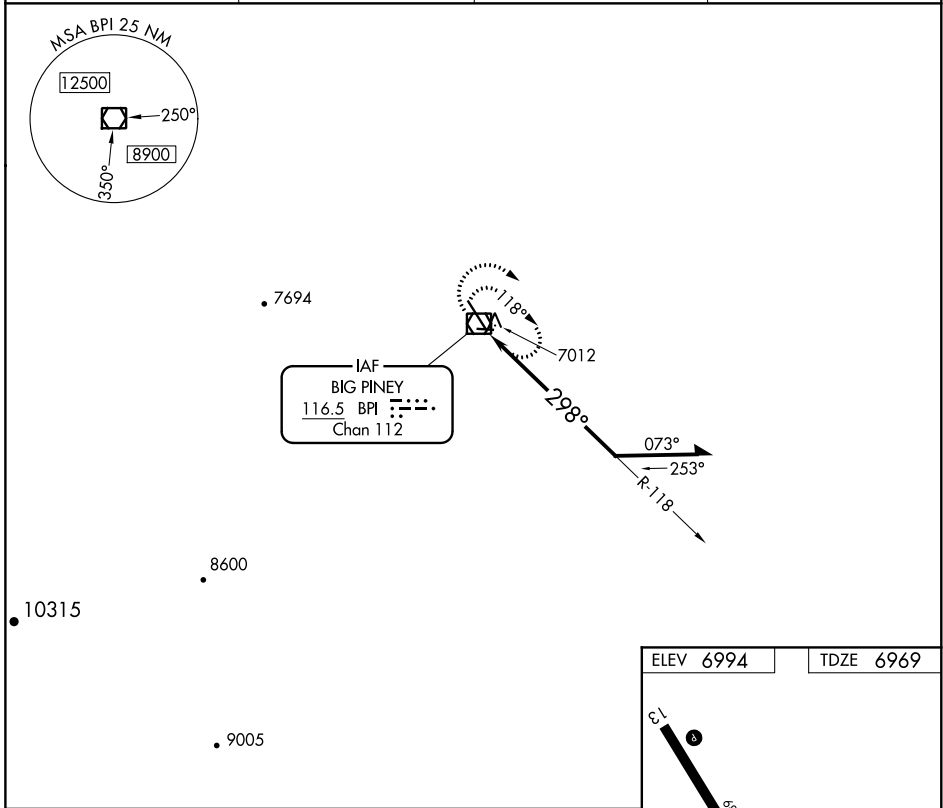

VOR/DME BPI 116.5 Chan 112	APP CRS 298°	Rwy Idg TDZE Apt Elev 6803 6969 6994
--	------------------------	--

VOR RWY 31
MILEY MEML FLD (BPI)

⚠ Circling NA to Rwys 8 and 26. MISSED APPROACH: Climbing right turn to 10000 on BPI R-118, then return to BPI VOR/DME and hold.

ASOS 135.225	SALT LAKE CENTER 128.35 239.25	UNICOM 122.8 (CTAF)	122.70
------------------------	--	-------------------------------	---------------

CATEGORY	A	B	C	D
S-31	7680-1 711 (700-1)	7680-2 711 (700-2)	7680-2 711 (700-2 1/4)	7680-2 711 (700-2 1/4)
CIRCLING	7680-1 686 (700-1)	7680-2 686 (700-2)	7680-2 686 (700-2)	7680-2 686 (700-2 1/4)

NW-1, 04 NOV 2021 to 02 DEC 2021

NW-1, 04 NOV 2021 to 02 DEC 2021