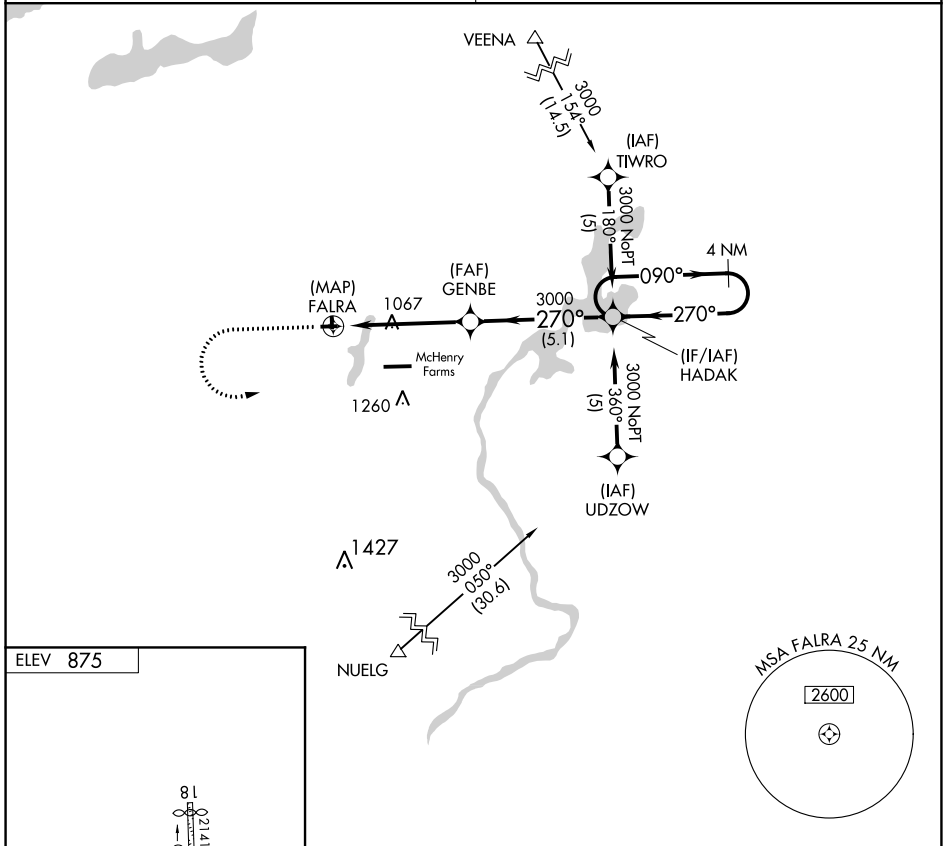

APP CRS 270°	Rwy Idg TDZE Apt Elev	N/A N/A 875

RNAV (GPS)-B

GALT FLD (10C)

▼ Use Waukegan Rgnl altimeter setting. ▲ NA GPS or RNP-0.3 Required. DME/DME RNP-0.3 NA.	MISSED APPROACH: Climb to 2000, then climbing left turn to 3000 direct HADAK WP and hold.

CHICAGO APP CON 120.55 306.925	UNICOM 122.8 (CTAF)

CATEGORY	A	B	C	D
CIRCLING	1480-1	605 (700-1)	1540-1³/₄ 665 (700-1³/₄)	NA

EC-3, 04 NOV 2021 to 02 DEC 2021

EC-3, 04 NOV 2021 to 02 DEC 2021