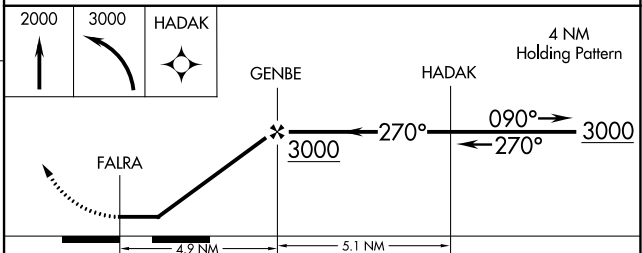

APP CRS 270°	Rwy Idg TDZE Apt Elev	N/A N/A 875

RNAV (GPS)-B

GALT FLD (10C)

▼ Use Waukegan Rgnl altimeter setting. ▲ NA GPS or RNP-0.3 Required. DME/DME RNP-0.3 NA.	MISSED APPROACH: Climb to 2000, then climbing left turn to 3000 direct HADAK WP and hold.

CHICAGO APP CON 120.55 306.925	UNICOM 122.8 (CTAF)

CATEGORY	A	B	C	D
CIRCLING	1480-1	605 (700-1)	1540-1³/₄ 665 (700-1³/₄)	NA

EC-3, 04 NOV 2021 to 02 DEC 2021

EC-3, 04 NOV 2021 to 02 DEC 2021