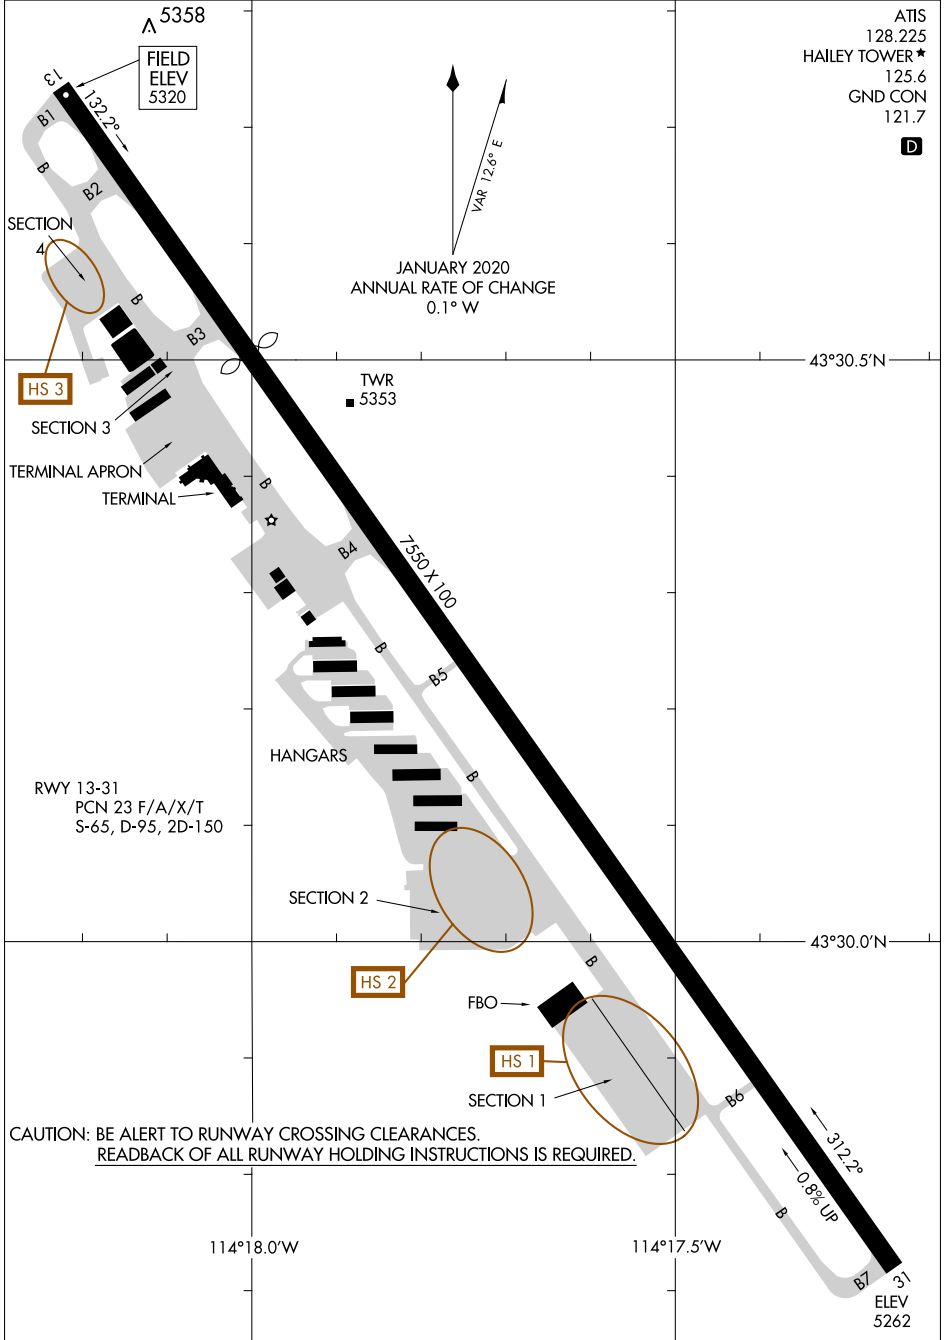

21112

AIRPORT DIAGRAM

AL-6239 (FAA)

FRIEDMAN MEML (SUN)

HAILEY, IDAHO

ATIS 128.225
 HAILEY TOWER * 125.6
 GND CON 121.7
D

NW-1, 04 NOV 2021 to 02 DEC 2021

NW-1, 04 NOV 2021 to 02 DEC 2021

AIRPORT DIAGRAM

21112

HAILEY, IDAHO
FRIEDMAN MEML (SUN)