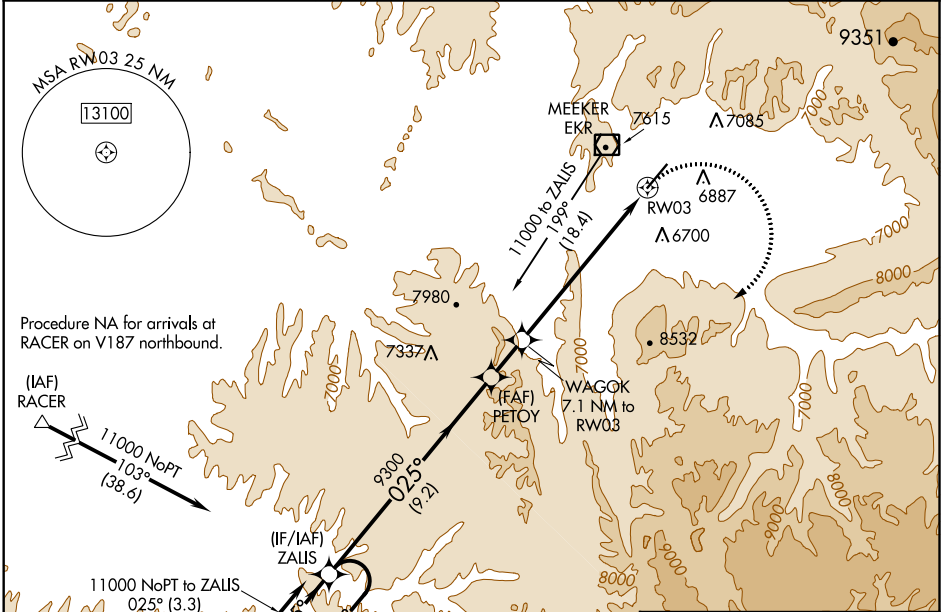

APP CRS	Rwy Idg	6503
025°	TDZE	6381
	Apt Elev	6415

RNAV (GPS) RWY 3

MEEKER COULTER FLD (E/O)

RNP APCH.	MISSED APPROACH: Climbing right turn to 11000 direct ZALIS and hold.
 -25°C	

ASOS 135.525	DENVER CENTER 134.5 327.8	UNICOM 122.8 (CTAF)
------------------------	-------------------------------------	-------------------------------

SW-1, 04 NOV 2021 to 02 DEC 2021

SW-1, 04 NOV 2021 to 02 DEC 2021

ELEV 6415	TDZE 6381
-----------	-----------

CATEGORY	A	B	C	D
LNAV MDA	8160-1¼ 1779 (1800-1¼)	8160-1½ 1779 (1800-1½)	8160-3 1779 (1800-3)	NA