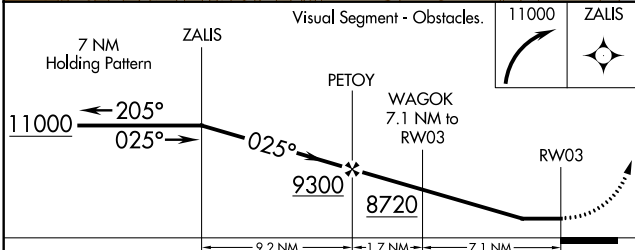

APP CRS	Rwy Idg	6503
025°	TDZE	6381
	Apt Elev	6415

RNAV (GPS) RWY 3

MEEKER COULTER FLD (E/O)

RNP APCH.	MISSED APPROACH: Climbing right turn to 11000 direct ZALIS and hold.
 -25°C	

ASOS 135.525	DENVER CENTER 134.5 327.8	UNICOM 122.8 (CTAF)
------------------------	-------------------------------------	-------------------------------

SW-1, 04 NOV 2021 to 02 DEC 2021

SW-1, 04 NOV 2021 to 02 DEC 2021

ELEV 6415	TDZE 6381
-----------	-----------

CATEGORY	A	B	C	D
LNAV MDA	8160-1¼ 1779 (1800-1¼)	8160-1½ 1779 (1800-1½)	8160-3 1779 (1800-3)	NA