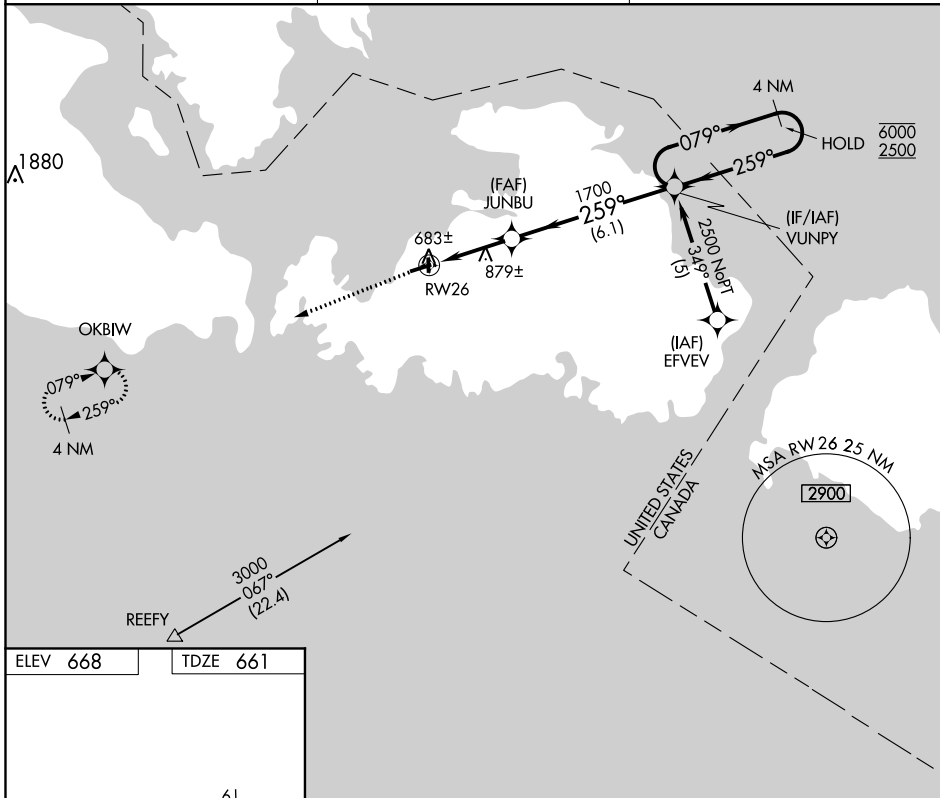

APP CRS 259°	Rwy Idg TDZE Apt Elev	3830 661 668
------------------------	-----------------------------	---

RNAV (GPS) RWY 26

DRUMMOND ISLAND (DRM)

RNP APCH.

▼ Rwy 26 helicopter visibility reduction below 1 SM NA. Procedure NA at night. Circling to Rwy 1-19 NA.

MISSED APPROACH: Climb to 3000 direct OKBIW and hold.

AWOS-3 118.325	TORONTO CENTER 132.65 344.5	UNICOM 122.8 (CTAF) 0
--------------------------	---------------------------------------	---------------------------------

CATEGORY	A	B	C	D
LNAV MDA	1180-1	519 (600-1)	1180-1½ 519 (600-1½)	NA
CIRCLING	1180-1	512 (600-1)	1240-1½ 572 (600-1½)	NA

EC-1, 04 NOV 2021 to 02 DEC 2021

EC-1, 04 NOV 2021 to 02 DEC 2021