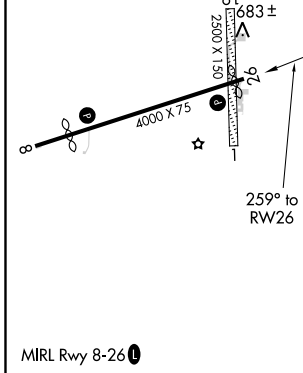

APP CRS 259°	Rwy Idg TDZE Apt Elev	3830 661 668
------------------------	-----------------------------	---

RNAV (GPS) RWY 26

DRUMMOND ISLAND (DRM)

RNP APCH.

▼ Rwy 26 helicopter visibility reduction below 1 SM NA. Procedure NA at night. Circling to Rwy 1-19 NA.

MISSED APPROACH: Climb to 3000 direct OKBIW and hold.

AWOS-3 118.325	TORONTO CENTER 132.65 344.5	UNICOM 122.8 (CTAF) 0
--------------------------	---------------------------------------	---------------------------------