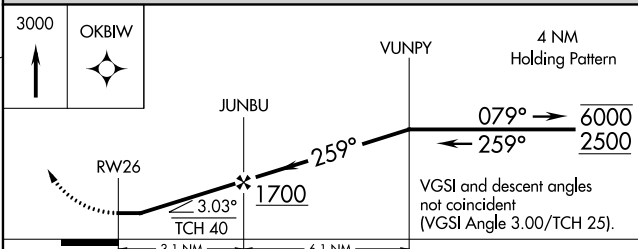

APP CRS 259°	Rwy Idg TDZE Apt Elev	3830 661 668
------------------------	-----------------------------	---

RNAV (GPS) RWY 26

DRUMMOND ISLAND (DRM)

RNP APCH.

▼ Rwy 26 helicopter visibility reduction below 1 SM NA. Procedure NA at night. Circling to Rwy 1-19 NA.

MISSED APPROACH: Climb to 3000 direct OKBIW and hold.

AWOS-3 118.325	TORONTO CENTER 132.65 344.5	UNICOM 122.8 (CTAF) 0
--------------------------	---------------------------------------	---------------------------------