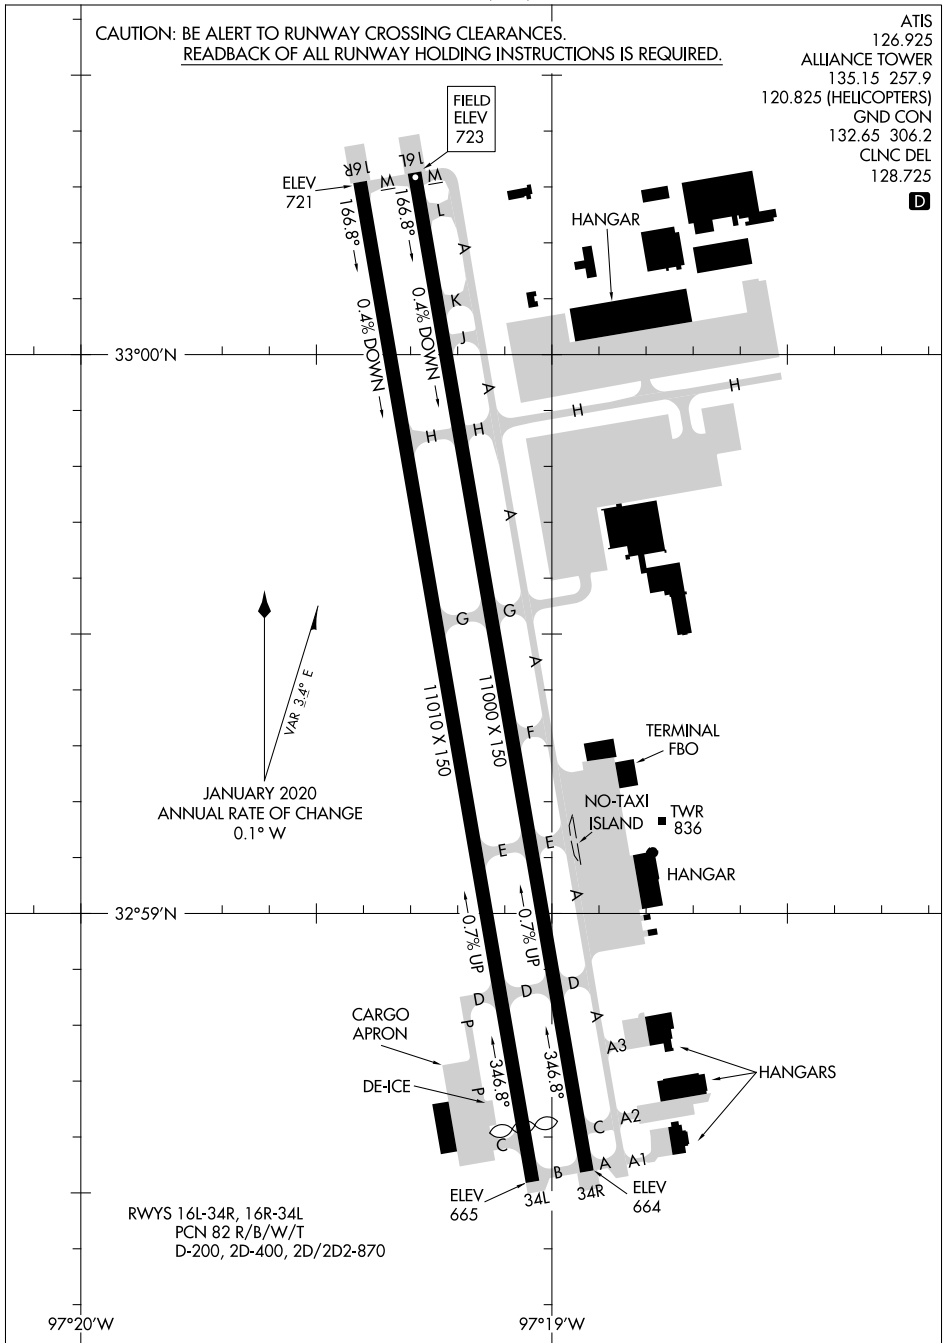

AIRPORT DIAGRAM

AL-6918 (FAA)

FORT WORTH ALLIANCE (A.F.W)
FORT WORTH, TEXAS

CAUTION: BE ALERT TO RUNWAY CROSSING CLEARANCES.
READBACK OF ALL RUNWAY HOLDING INSTRUCTIONS IS REQUIRED.

ATIS 126.925
ALLIANCE TOWER 135.15 257.9
120.825 (HELICOPTERS)
GND CON 132.65 306.2
CLNC DEL 128.725

SC-2, 04 NOV 2021 to 02 DEC 2021

SC-2, 04 NOV 2021 to 02 DEC 2021