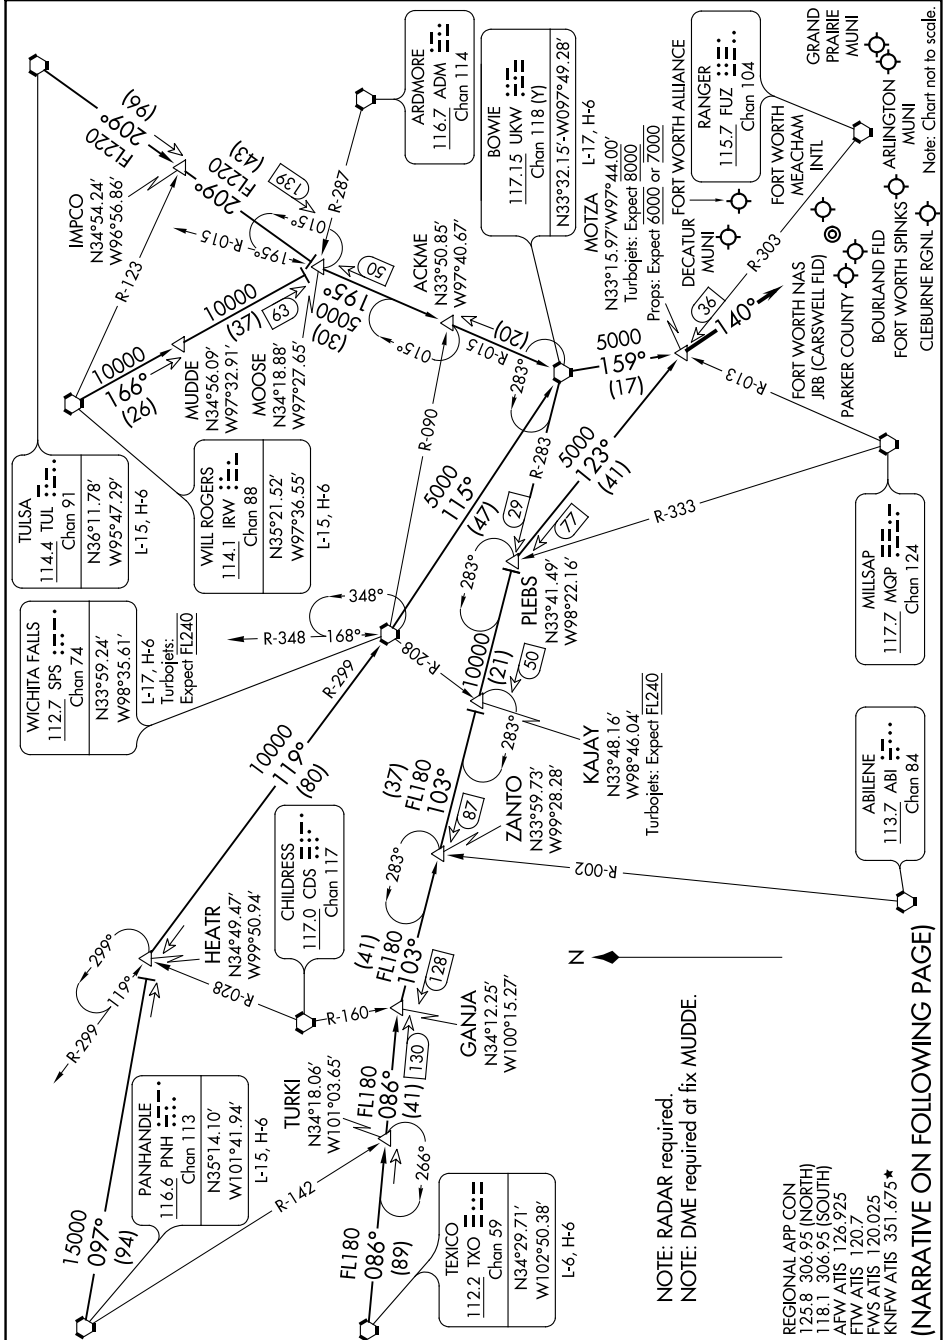

# MOTZA ONE ARRIVAL

FORT WORTH, TEXAS

SC-2, 04 NOV 2021 to 02 DEC 2021

SC-2, 04 NOV 2021 to 02 DEC 2021

# MOTZA ONE ARRIVAL

(MOTZA.MOTZA1) 17JUN21

FORT WORTH, TEXAS

(NARRATIVE ON FOLLOWING PAGE)

REGIONAL APP CON  
125.8 306.95 (NORTH)  
118.1 306.95 (SOUTH)  
AFW ATIS 126.925  
FTW ATIS 120.7  
FWS ATIS 120.025  
KNFW ATIS 351.675\*