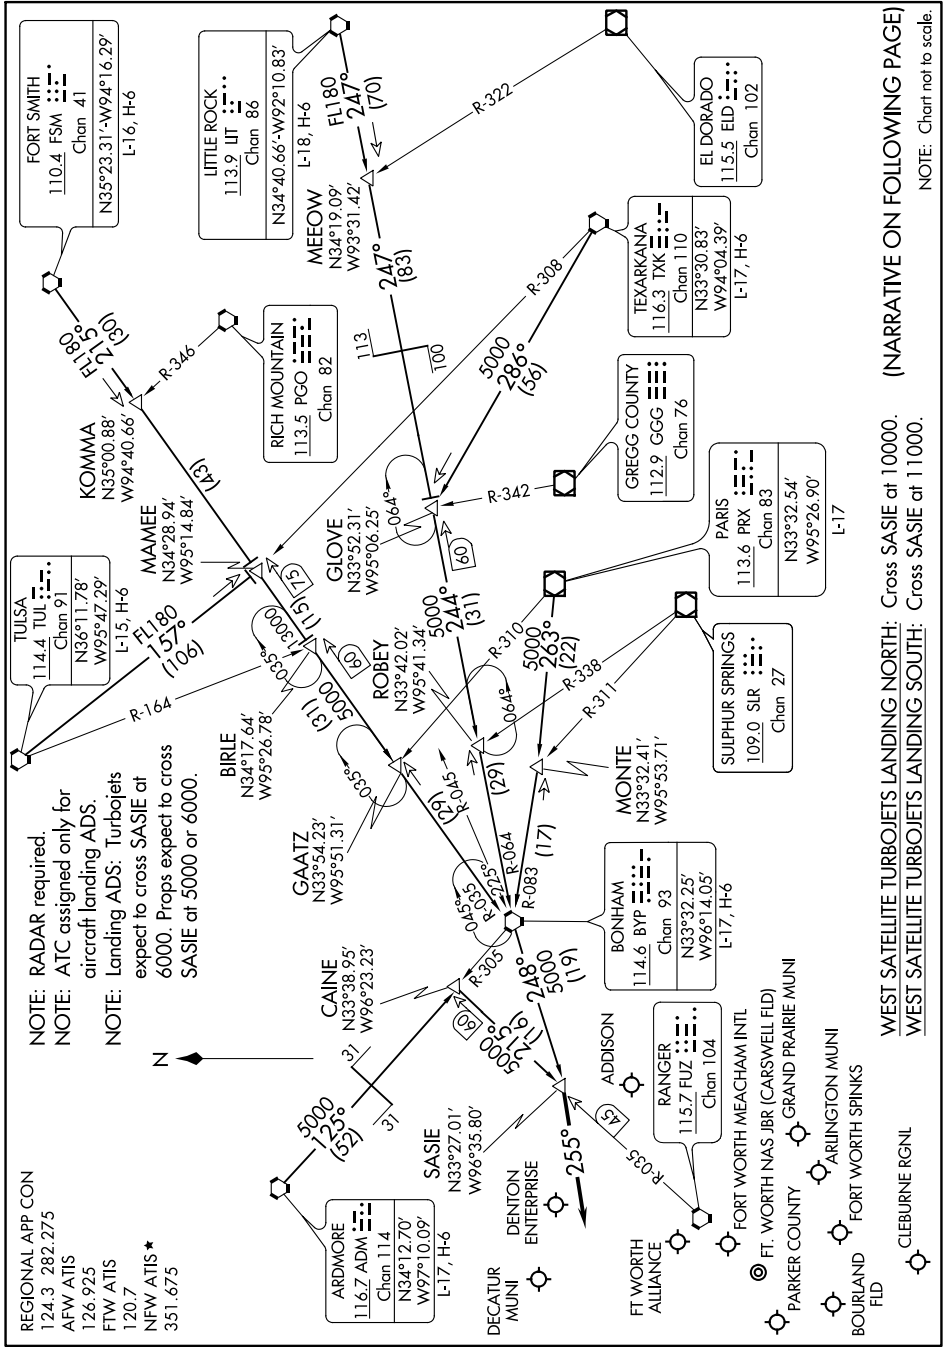

SC-2, 04 NOV 2021 to 02 DEC 2021

(NARRATIVE ON FOLLOWING PAGE)

NOTE: Chart not to scale.

WEST SATELLITE TURBOJETS LANDING NORTH: Cross SASIE at 10000.  
WEST SATELLITE TURBOJETS LANDING SOUTH: Cross SASIE at 11000.

SC-2, 04 NOV 2021 to 02 DEC 2021