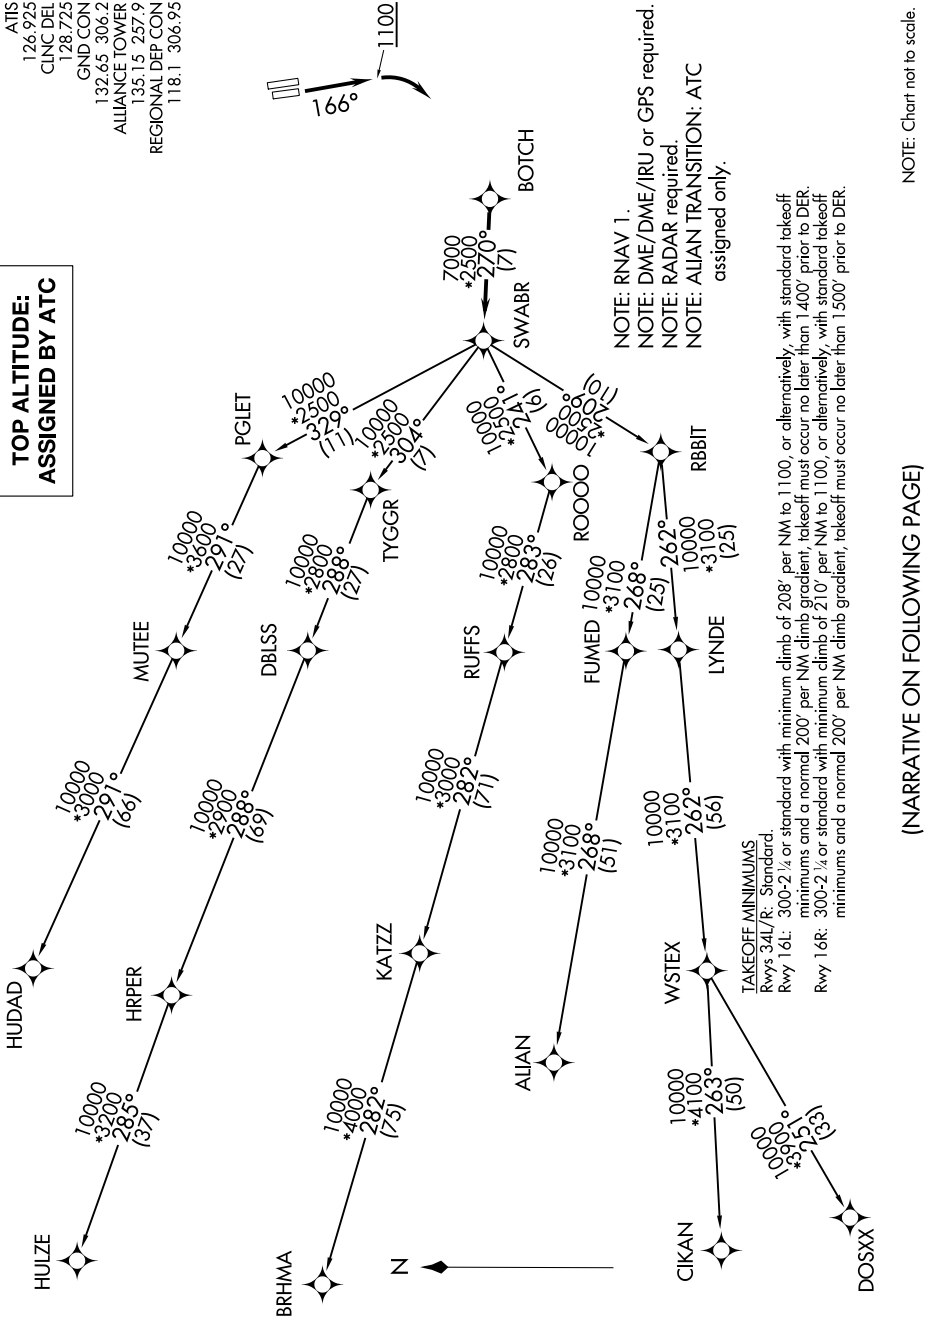

SWABR EIGHT DEPARTURE (RNAV)

ATIS
126.925
CINC DEL
128.725
GND CON
132.65 306.2
ALLIANCE TOWER
135.15 257.9
REGIONAL DEP CON
118.1 306.95

TOP ALTITUDE: ASSIGNED BY ATC

NOTE: RNAV 1.
NOTE: DME/DME/IRU or GPS required.
NOTE: RADAR required.
NOTE: ALIEN TRANSITION: ATC assigned only.

NOTE: Chart not to scale.