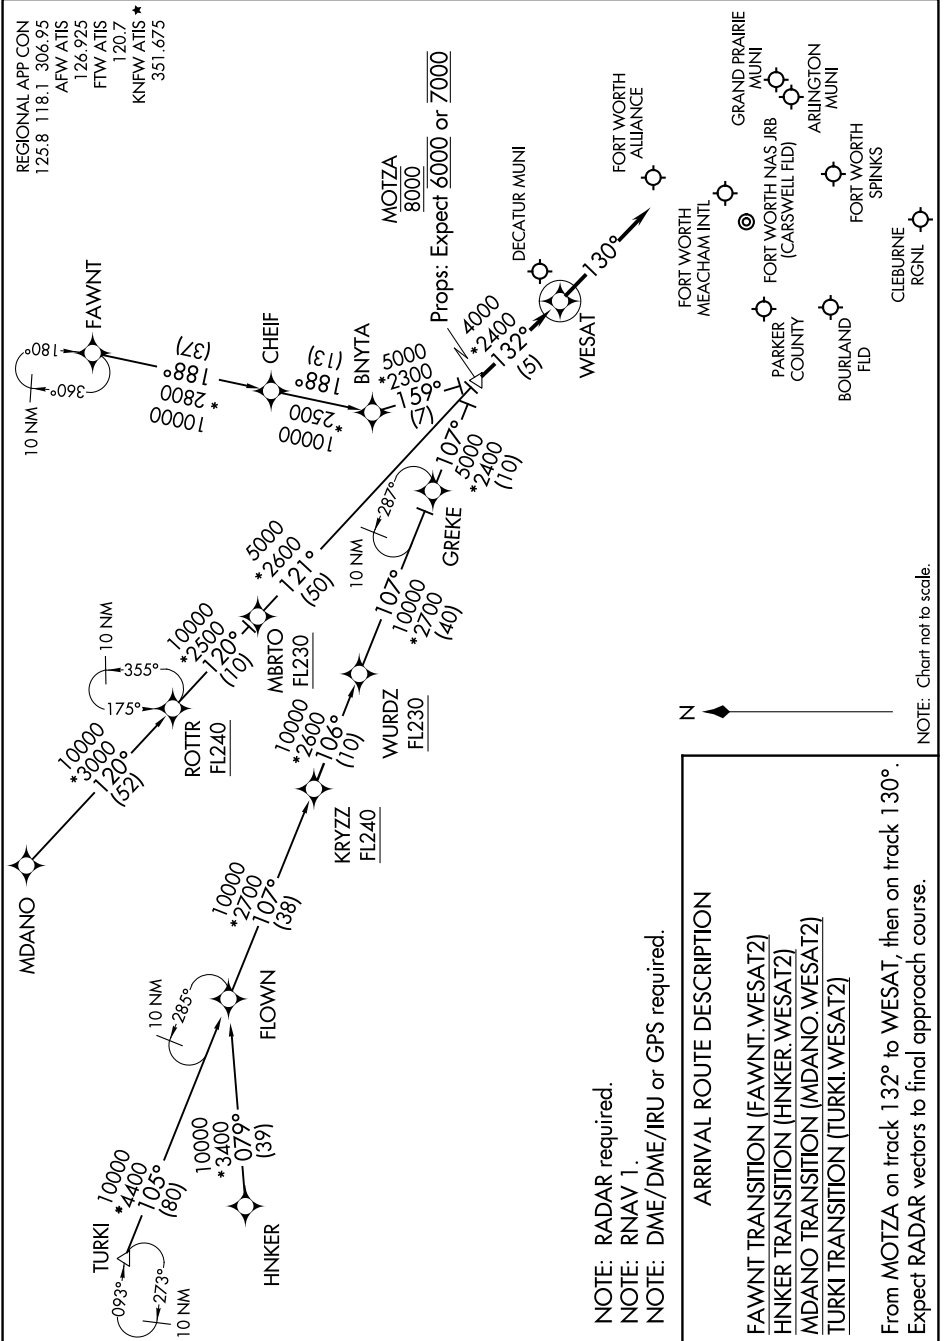

WESAT TWO ARRIVAL (RNAV)

DALLAS-FORT WORTH, TEXAS

SC-2, 04 NOV 2021 to 02 DEC 2021

WESAT TWO ARRIVAL (RNAV)

DALLAS-FORT WORTH, TEXAS

SC-2, 04 NOV 2021 to 02 DEC 2021