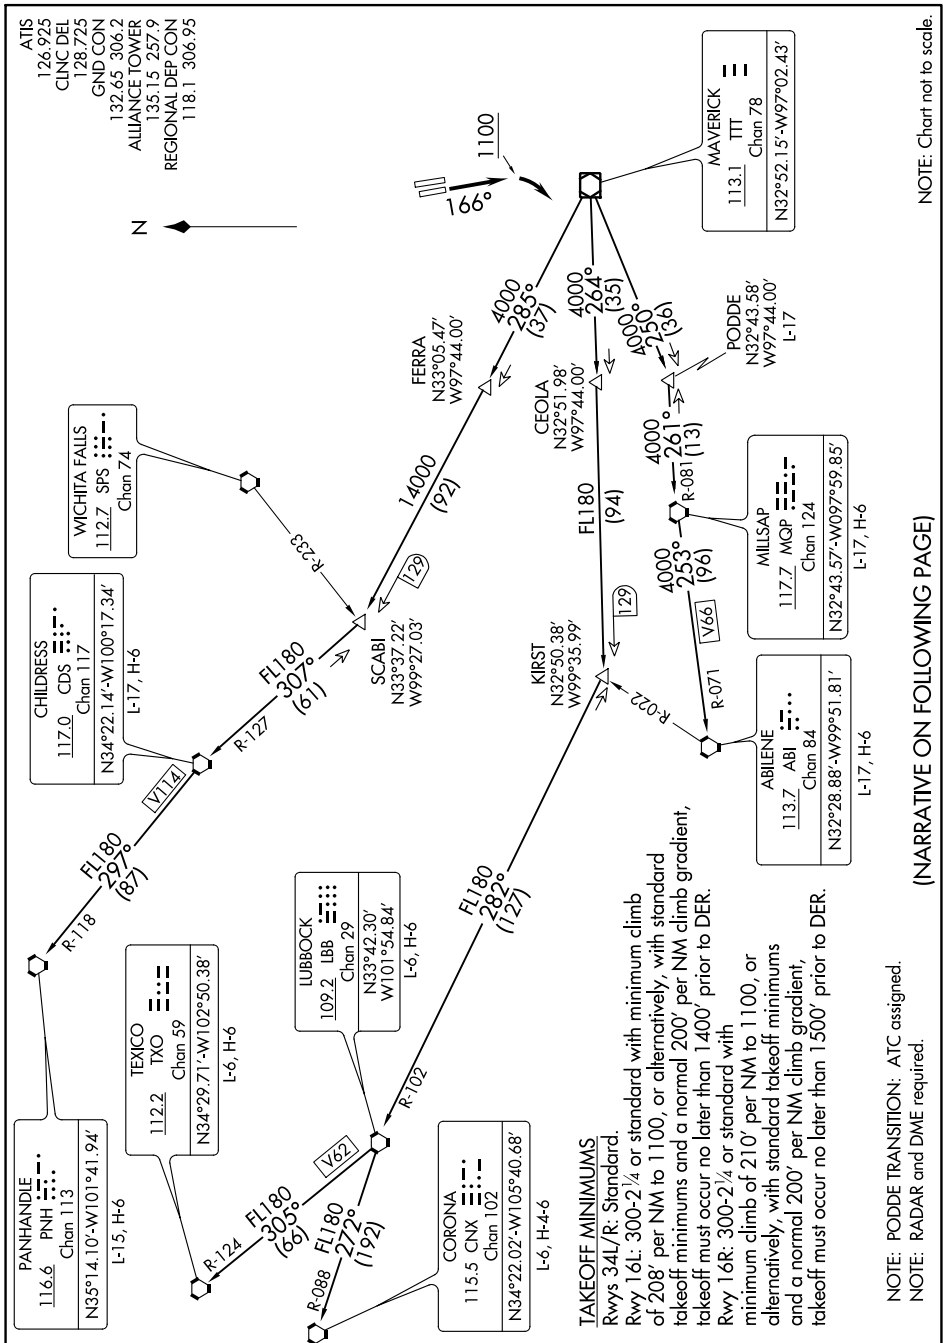

WORTH SIX DEPARTURE

SC-2, 04 NOV 2021 to 02 DEC 2021

NOTE: Chart not to scale.

(NARRATIVE ON FOLLOWING PAGE)

SC-2, 04 NOV 2021 to 02 DEC 2021

WORTH SIX DEPARTURE