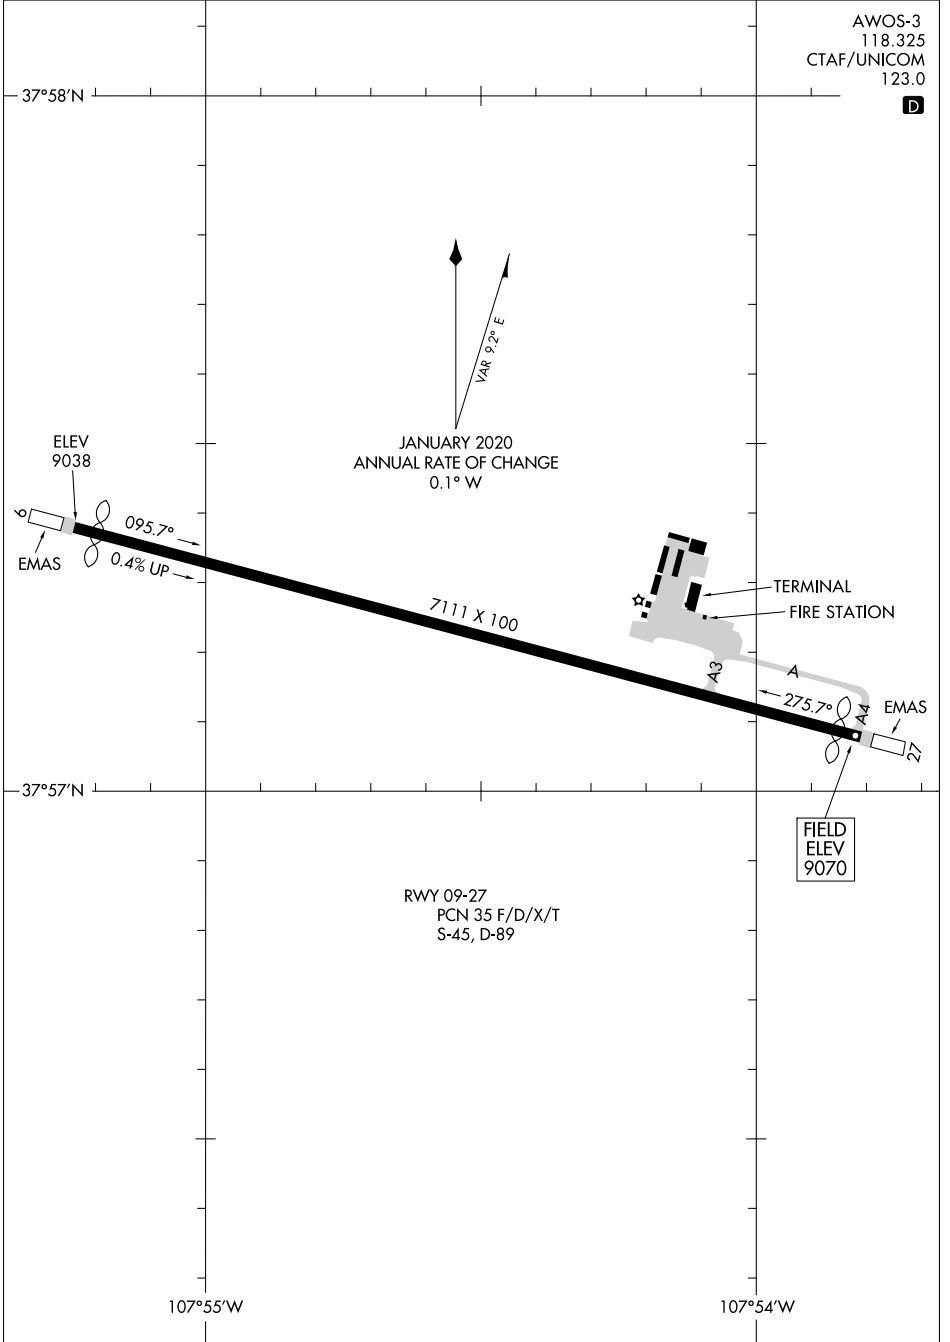

20086

# AIRPORT DIAGRAM

AL-6920 (FAA)

TELLURIDE RGNL (TEX)  
TELLURIDE, COLORADO

AWOS-3  
118.325  
CTAF/UNICOM  
123.0

D

SW-1, 04 NOV 2021 to 02 DEC 2021

SW-1, 04 NOV 2021 to 02 DEC 2021

# AIRPORT DIAGRAM

20086

TELLURIDE, COLORADO  
TELLURIDE RGNL (TEX)