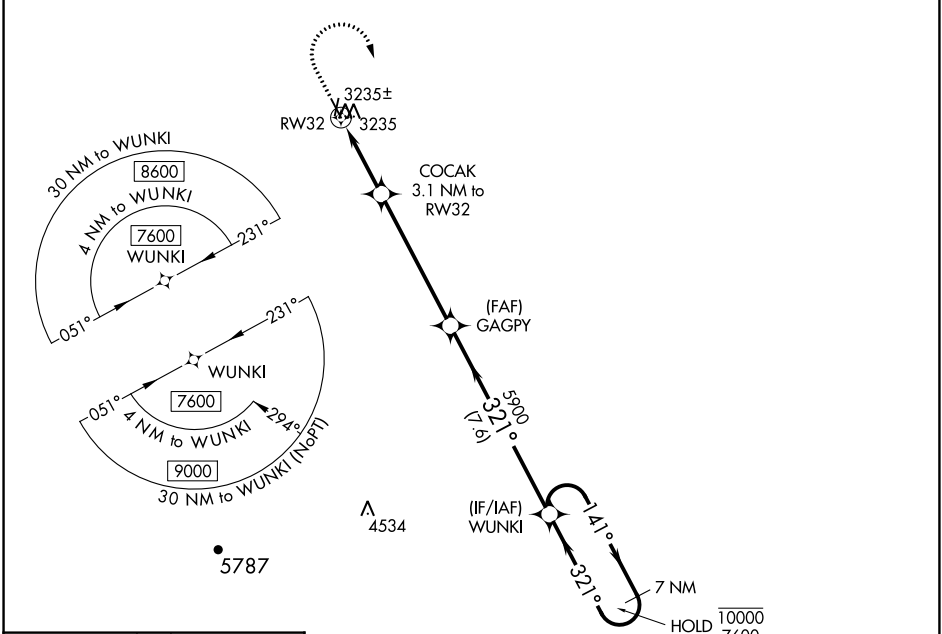

WAAS CH 82728 W32A	APP CRS 321°	Rwy Idg TDZE Apt Elev	4501 3180 3191
--	------------------------	-----------------------------	---

RNAV (GPS) RWY 32

BELLE FOURCHE MUNI (EFC)

RNP APCH.	Baro-VNAV NA. Use Ellsworth altimeter setting.	MISSED APPROACH: Climb to 3800 then climbing right turn to 7600 direct WUNKI and hold. Continue climb-in-hold to 7600.
-----------	---	--

DENVER CENTER 127.95 338.2	AUNICOM 122.8 (CTAF) 0
--------------------------------------	----------------------------------

ELEV 3191	TDZE 3180
-----------	-----------

CATEGORY	A	B	C	D
LPV DA	3553-1		373 (400-1)	NA
LNAV/VNAV DA	3558-1		378 (400-1)	NA
LNAV MDA	3660-1	480 (500-1)	3660-1 ³ / ₈ 480 (500-1 ³ / ₈)	NA
C CIRCLING	3780-1 589 (600-1)	3820-1 629 (700-1)	3820-1 ³ / ₄ 629 (700-1 ³ / ₄)	NA

NC-1, 04 NOV 2021 to 02 DEC 2021

NC-1, 04 NOV 2021 to 02 DEC 2021