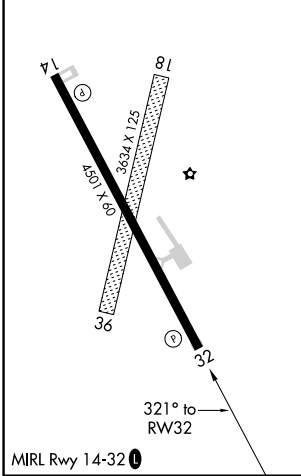

CATEGORY	A	B	C	D
LPV DA	3553-1		373 (400-1)	NA
LNAV/VNAV DA	3558-1		378 (400-1)	NA
LNAV MDA	3660-1	480 (500-1)	3660-1³/₈ 480 (500-1³/₈)	NA
C CIRCLING	3780-1 589 (600-1)	3820-1 629 (700-1)	3820-1³/₄ 629 (700-1³/₄)	NA

NC-1, 04 NOV 2021 to 02 DEC 2021

NC-1, 04 NOV 2021 to 02 DEC 2021