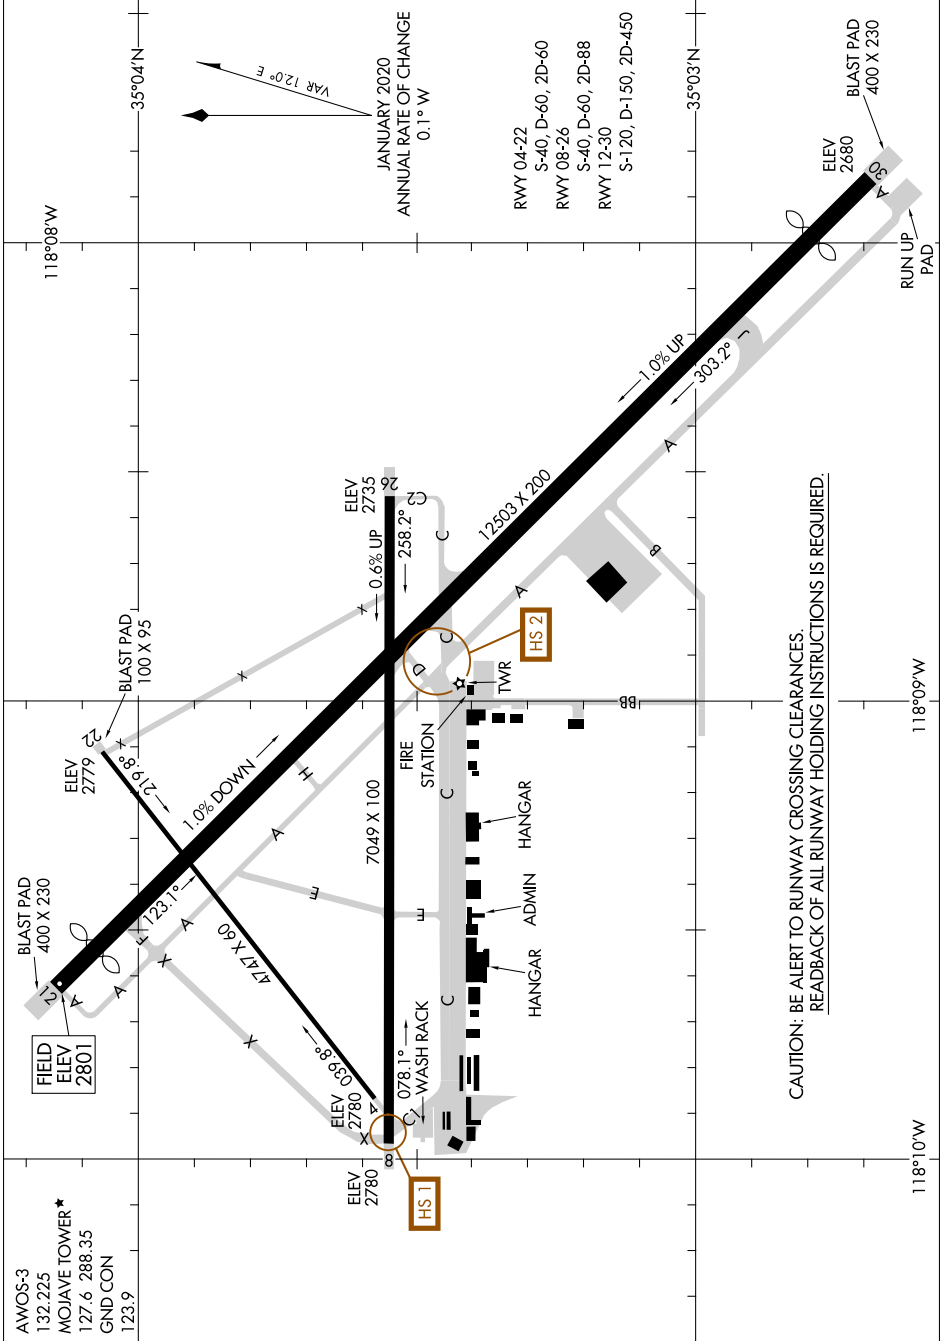

AIRPORT DIAGRAM

AL-9353 (FAA)

MOJAVE AIR AND SPACE PORT (MHV)

MOJAVE, CALIFORNIA

SW-3, 04 NOV 2021 to 02 DEC 2021

SW-3, 04 NOV 2021 to 02 DEC 2021

AIRPORT DIAGRAM

MOJAVE, CALIFORNIA

MOJAVE AIR AND SPACE PORT (MHV)