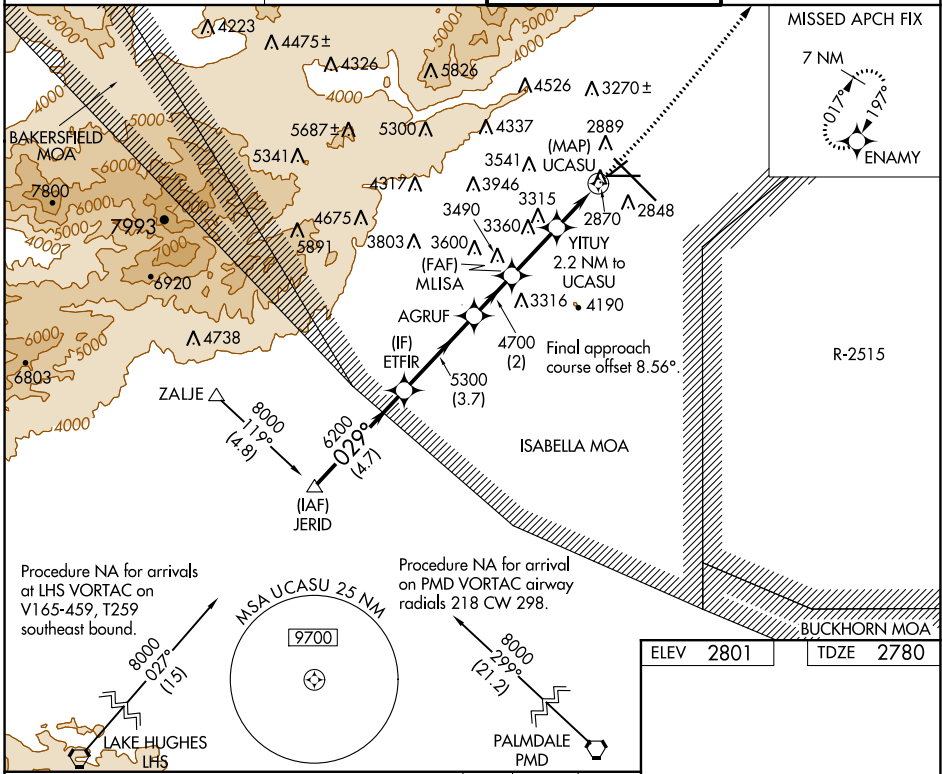

WAAS CH 77743 W04A	APP CRS 029°	Rwy Idg TDZE Apt Elev	4747 2780 2801
--	------------------------	-----------------------------	---

RNAV (GPS) RWY 4

MOJAVE AIR AND SPACE PORT (MHV)

RNP APCH.		MISSED APPROACH: Climb to 3300 then climbing left turn to 7000 direct ENAMY and hold, continue climb-in-hold to 7000.	
AWOS-3 132.225	JOSHUA APP CON 133.65 348.7	MOJAVE TOWER * 127.6 (CTAF) 0 288.35	GND CON 123.9

ELEV 2801	TDZE 2780
-----------	-----------

CATEGORY	A	B	C	D
LP MDA	3180-1	400 (400-1)	3180-1½	400 (400-1½)
LNAV MDA	3180-1	400 (400-1)	3180-1½	400 (400-1½)
CIRCLING	3300-1 499 (500-1)	3480-1 679 (700-1)	4140-3 1339 (1400-3)	4500-3 1699 (1700-3)

REIL Rwy 12 and 30
MIRL Rwy 8-26 and 4-22
HIRL Rwy 12-30

SW-3, 04 NOV 2021 to 02 DEC 2021

SW-3, 04 NOV 2021 to 02 DEC 2021