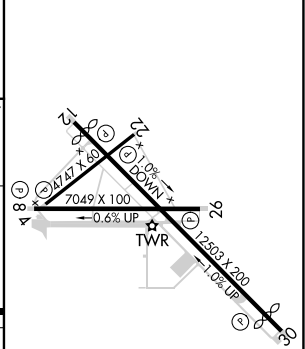

WAAS CH 77743 W04A	APP CRS 029°	Rwy Idg TDZE Apt Elev	4747 2780 2801
--	------------------------	-----------------------------	---

RNAV (GPS) RWY 4

MOJAVE AIR AND SPACE PORT (MHV)

RNP APCH.		MISSED APPROACH: Climb to 3300 then climbing left turn to 7000 direct ENAMY and hold, continue climb-in-hold to 7000.	
AWOS-3 132.225	JOSHUA APP CON 133.65 348.7	MOJAVE TOWER * 127.6 (CTAF) 0 288.35	GND CON 123.9

ELEV 2801	TDZE 2780
-----------	-----------

CATEGORY	A	B	C	D
LP MDA	3180-1	400 (400-1)	3180-1½	400 (400-1½)
LNAV MDA	3180-1	400 (400-1)	3180-1½	400 (400-1½)
CIRCLING	3300-1 499 (500-1)	3480-1 679 (700-1)	4140-3 1339 (1400-3)	4500-3 1699 (1700-3)