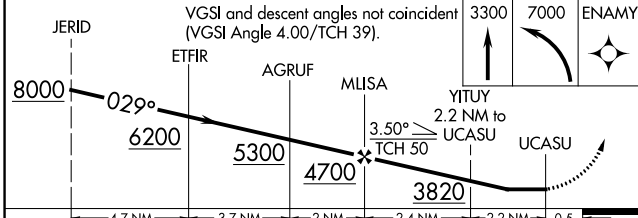

WAAS CH 77743 W04A	APP CRS 029°	Rwy Idg TDZE Apt Elev	4747 2780 2801
--	------------------------	-----------------------------	---

RNAV (GPS) RWY 4

MOJAVE AIR AND SPACE PORT (MHV)

RNP APCH.		MISSED APPROACH: Climb to 3300 then climbing left turn to 7000 direct ENAMY and hold, continue climb-in-hold to 7000.	
AWOS-3 132.225	JOSHUA APP CON 133.65 348.7	MOJAVE TOWER * 127.6 (CTAF) 0 288.35	GND CON 123.9

ELEV 2801	TDZE 2780
-----------	-----------

CATEGORY	A	B	C	D
LP MDA	3180-1	400 (400-1)	3180-1½	400 (400-1½)
LNAV MDA	3180-1	400 (400-1)	3180-1½	400 (400-1½)
CIRCLING	3300-1 499 (500-1)	3480-1 679 (700-1)	4140-3 1339 (1400-3)	4500-3 1699 (1700-3)