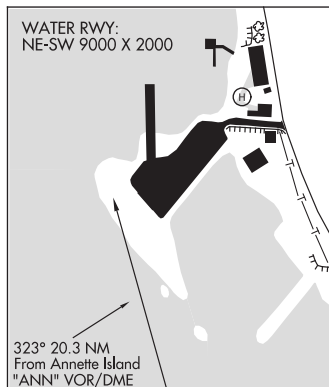

PENINSULA POINT PULLOUT SPB (9C0) 4 NW UTC-9(-8DT) N55°23.08' W131°44.30'

KETCHIKAN

00 NOTAM FILE KTN

WATERWAY NE-SW: 9000X2000 (WATER)

SERVICE: S4 FUEL 100LL

SEAPLANE REMARKS: Unattended. Landing and tkof of wheeled airplanes prohibited. TEMSCO Helicopter landing pads adj to basin, helicopters in vicinity at low altitudes. For fuel, maint and parking ctc 907-225-0337.

AIRPORT MANAGER: 907-225-2513

COMMUNICATIONS: CTAF 123.6

RADIO AIDS TO NAVIGATION: NOTAM FILE ANN.

ANNETTE ISLAND (H) (H) VOR/DME 117.1 ANN Chan 118

N55°03.62' W131°34.70' 323° 20.3 NM to fld. 184/21E.

VOR unusable:

245°-255° byd 19 NM blo 6,000'

295°-305° byd 20 NM blo 9,000'

325°-335° byd 18 NM blo 6,000'

336°-350° byd 24 NM blo 14,000'

351°-099° byd 16 NM blo 17,500'

351°-099° byd 20 NM

DME unusable:

245°-255° byd 19 NM blo 6,000'

295°-305° byd 20 NM blo 9,000'

325°-335° byd 18 NM blo 6,000'

336°-350° byd 24 NM blo 14,000'

351°-099° byd 16 NM blo 17,500'

351°-099° byd 20 NM