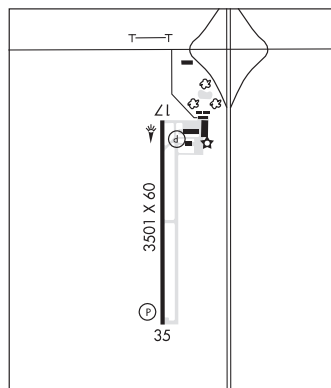

RWY 17: REIL. P-line.

RWY 35: REIL. Trees.

RWY 04-22: 2000X130 (TURF) 1.5% up SW

RWY 04: Road.

SERVICE: LGT ACTIVATE MIRL Rwy 17-35, REIL Rwy 17 and Rwy 35—CTAF.

AIRPORT REMARKS: Unattended.

AIRPORT MANAGER: 580-625-3331

COMMUNICATIONS: CTAF 122.9

CLEARANCE DELIVERY PHONE: For CD ctc Kansas City ARTCC at 913-254-8508.

RADIO AIDS TO NAVIGATION: NOTAM FILE LBL.

LIBERAL (H) (H) VORTACW 112.3 LBL Chan 70 N37°02.66' W100°58.27' 114° 26.0 NM to fld. 2891/11E.

TACAN AZIMUTH unusable:

240°-280°

BLACKWELL-TONKAWA MUNI (BKN)(KBKN) 5 SW UTC-6(-5DT) N36°44.71' W97°20.98'

WICHITA
L-15D
IAP

1030 B NOTAM FILE MLC

RWY 17-35: H3501X60 (ASPH) S-30, D-48, 2D-98 MIRL

0.6% up N

RWY 17: PAPI(P2L)—GA 3.0° TCH 40'.

RWY 35: PAPI(P2L)—GA 3.0° TCH 40'.

SERVICE: FUEL 100LL LGT MIRL Rwy 17-35 preset low ints dusk-dawn, to incr ints ACTIVATE—CTAF. PAPI Rwy 17 and Rwy 35 opr continuously.

AIRPORT REMARKS: Attended irregularly. Fuel avbl 24 hrs thru automated credit card system.

AIRPORT MANAGER: 580-363-4242

WEATHER DATA SOURCES: AWOS-3PT 120.575 (580) 363-0688.

COMMUNICATIONS: CTAF/UNICOM 122.8

Ⓡ KANSAS CITY CENTER APP/DEP CON 127.8

CLEARANCE DELIVERY PHONE: For CD ctc Kansas City ARTCC at 913-254-8508.

RADIO AIDS TO NAVIGATION: NOTAM FILE PNC.

PIONEER (H) (H) VORTACW 113.2 PER Chan 79 N36°44.79'

W97°09.61' 264° 9.1 NM to fld. 1054/6E.

TACAN AZIMUTH unusable:

184°-194° blo 3,000'