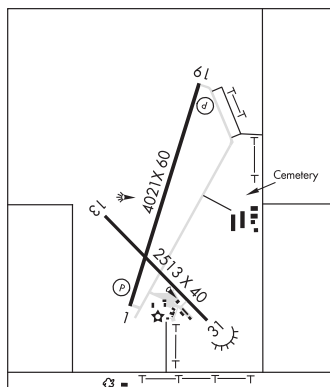

LITTLEFIELD TAYLOR BROWN MUNI (LIU)(KLIU) 3 W UTC-6(-5DT) N33°55.44' W102°23.20' ALBUQUERQUE
3616 B NOTAM FILE FTW L-6H
RWY 01-19: H4021X60 (ASPH) S-12 MIRL IAP
RWY 01: PAPI(P2L)—GA 3.0° TCH 40'. Tree.
RWY 19: PAPI(P2L)—GA 3.0° TCH 40'. Tree.
RWY 13-31: H2513X40 (ASPH) S-5 0.4% up NW
RWY 13: Road.
RWY 31: P-line.

SERVICE: S2 FUEL 100LL LGT SS-SR
AIRPORT REMARKS: Attended 1400-2300Z±. For fuel after hrs call 806-777-5030, 806-778-1418 or 806-241-0761. Glider operations sunrise to sunset weekends. Hangars obstruct transitional surface Rwy 13-31.

AIRPORT MANAGER: 806-777-5030
COMMUNICATIONS: CTAF/UNICOM 122.8
® LUBBOCK APP/DEP CON 119.2 119.9
CLEARANCE DELIVERY PHONE: For CD ctc Fort Worth ARTCC at 817-858-7584.

RADIO AIDS TO NAVIGATION: NOTAM FILE LBB.
LUBBOCK (L) (L) VORTACW 109.2 LBB Chan 29 N33°42.30' W101°54.84' 288° 27.0 NM to fld. 3310/11E.
VOR unusable:
040°-050° byd 38 NM blo 5,300'
210°-260° byd 25 NM blo 6,000'