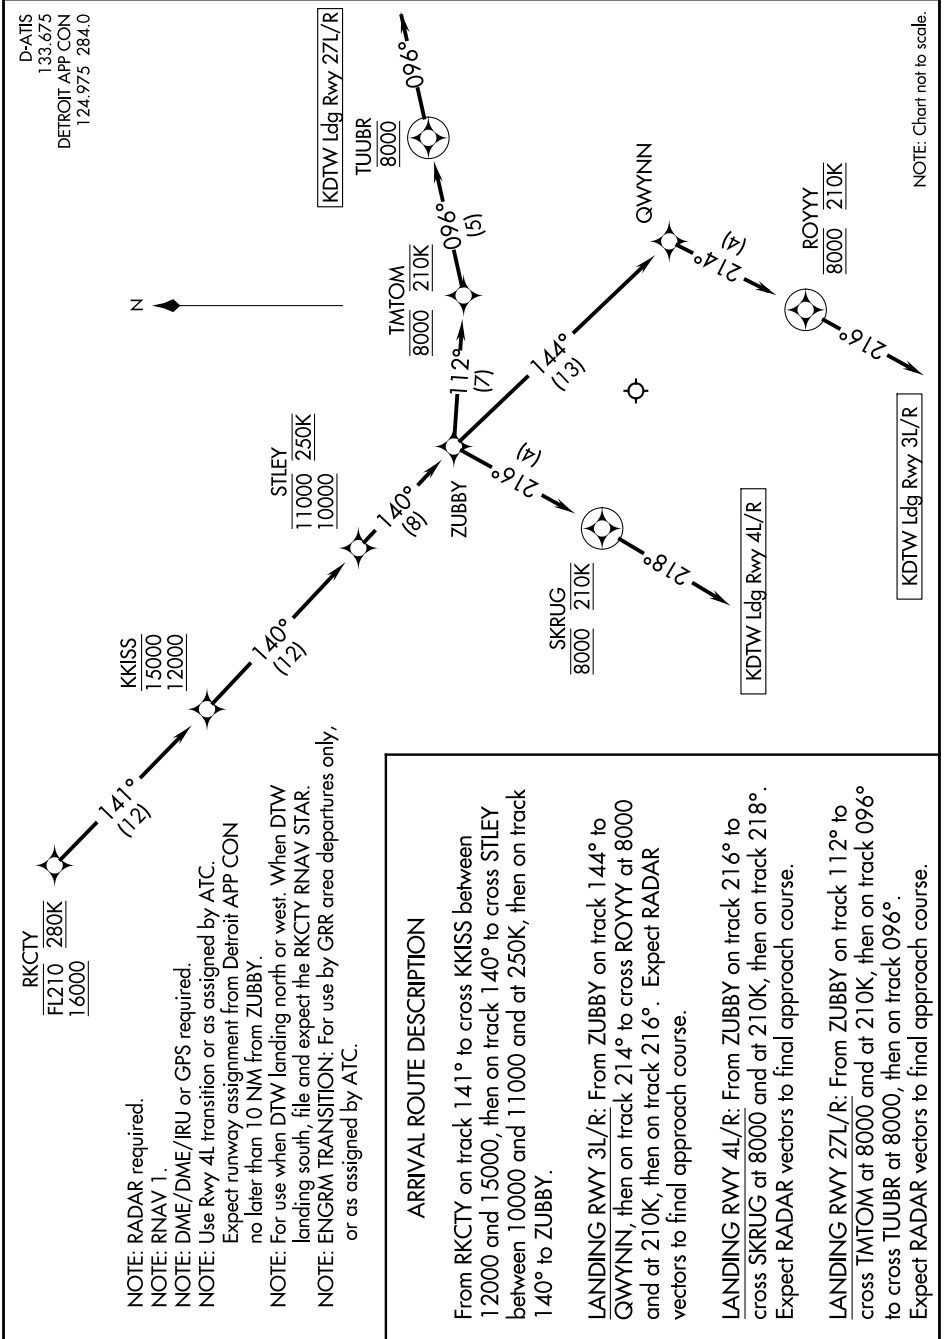

KKISS TWO ARRIVAL (RNAV) Arrival Route

EC-1, 02 DEC 2021 to 30 DEC 2021

D-ATIS
133.675
DETROIT APP CON
124.975 284.0

NOTE: Chart not to scale.

EC-1, 02 DEC 2021 to 30 DEC 2021

KKISS TWO ARRIVAL (RNAV) Arrival Route