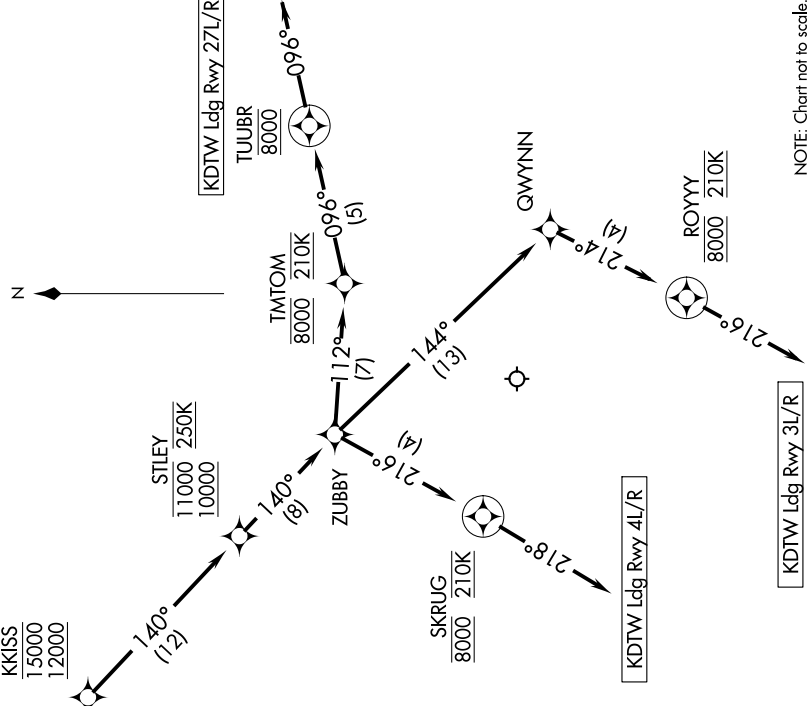

KKISS TWO ARRIVAL (RNAV) Arrival Route

EC-1, 02 DEC 2021 to 30 DEC 2021

D-ATIS
133.675
DETROIT APP CON
124.975 284.0

NOTE: Chart not to scale.

EC-1, 02 DEC 2021 to 30 DEC 2021

KKISS TWO ARRIVAL (RNAV) Arrival Route