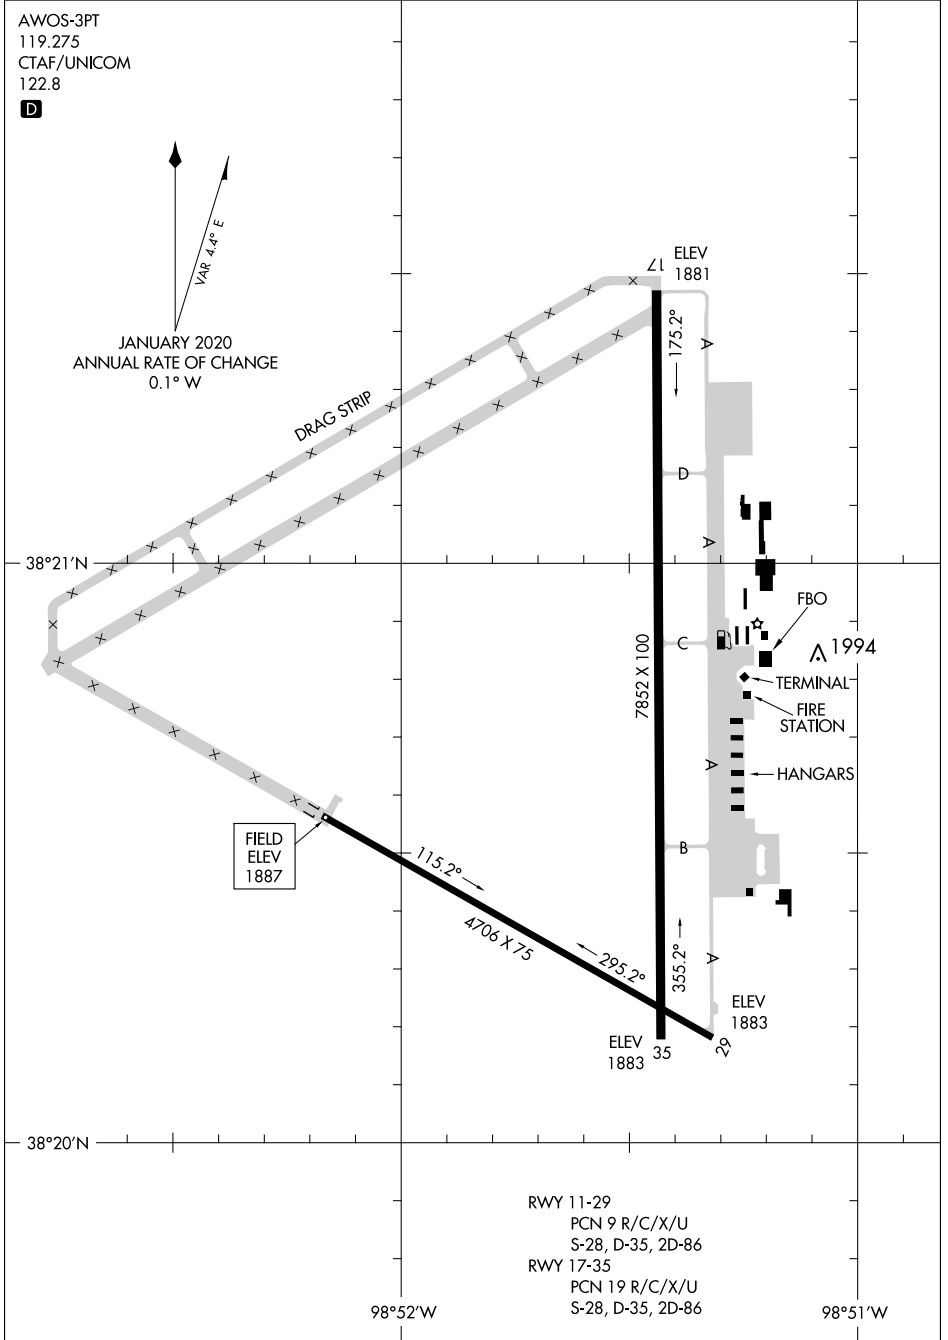

21224

# AIRPORT DIAGRAM

AL-175 (FAA)

GREAT BEND MUNI (G.B.D.)  
GREAT BEND, KANSAS

AWOS-3PT  
119.275  
CTAF/UNICOM  
122.8

NC-2, 02 DEC 2021 to 30 DEC 2021

NC-2, 02 DEC 2021 to 30 DEC 2021

RWY 11-29  
PCN 9 R/C/X/U  
S-28, D-35, 2D-86

RWY 17-35  
PCN 19 R/C/X/U  
S-28, D-35, 2D-86