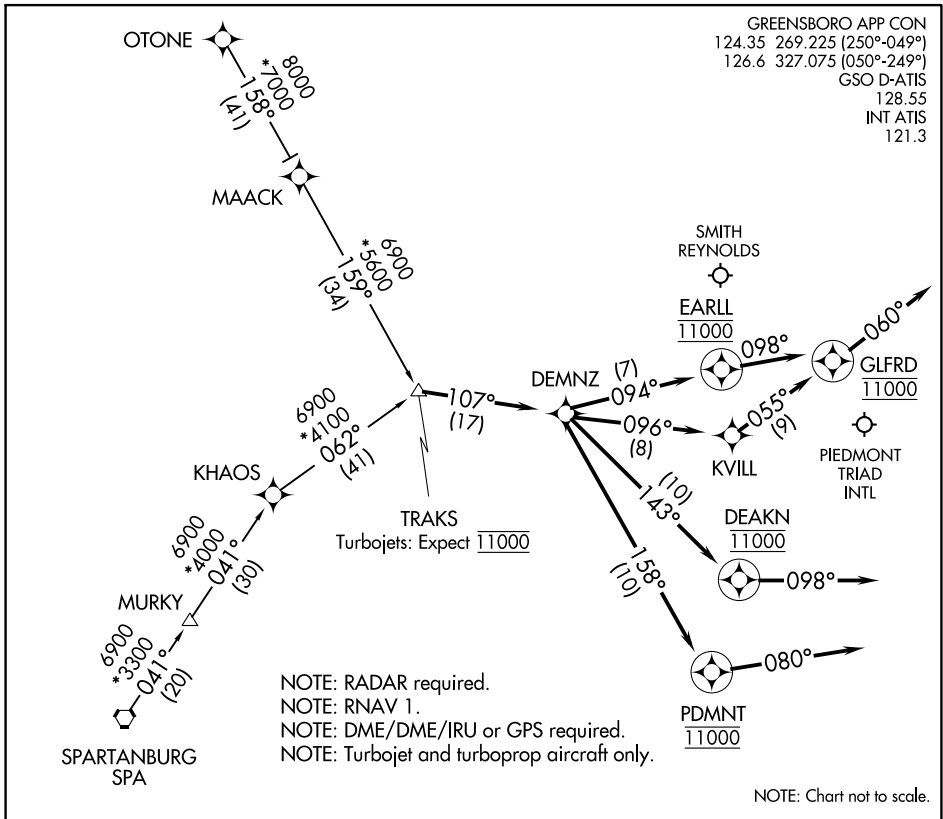

TRAKS THREE ARRIVAL (RNAV)

GREENSBORO, NORTH CAROLINA

SE-2, 02 DEC 2021 to 30 DEC 2021

SE-2, 02 DEC 2021 to 30 DEC 2021

ARRIVAL ROUTE DESCRIPTION

OTONE TRANSITION (OTONE.TRAKS3)

SPARTANBURG TRANSITION (SPA.TRAKS3)

GSO: From TRAKS on track 107° to DEMNZ.

LANDING RUNWAY 05L: From DEMNZ on track 143° to cross DEAKN at 11000, then on heading 098°. Expect RADAR vectors to final approach course.

LANDING RUNWAY 05R: From DEMNZ on track 158° to cross PDMNT at 11000, then on heading 080°. Expect RADAR vectors to final approach course.

LANDING RUNWAYS 14/32: From DEMNZ on track 094° to cross EARLL at 11000, then on heading 098°. Expect RADAR vectors to final approach course.

LANDING RUNWAYS 23L/R: From DEMNZ on track 096° to KVILL, then on track 055° to cross GLFRD at 11000, then on heading 060°. Expect RADAR vectors to final approach course.

LANDING INT: From TRAKS on track 107° to DEMNZ, then on track 143° to cross DEAKN at 11000, then on heading 098°. Expect RADAR vectors to final approach course.