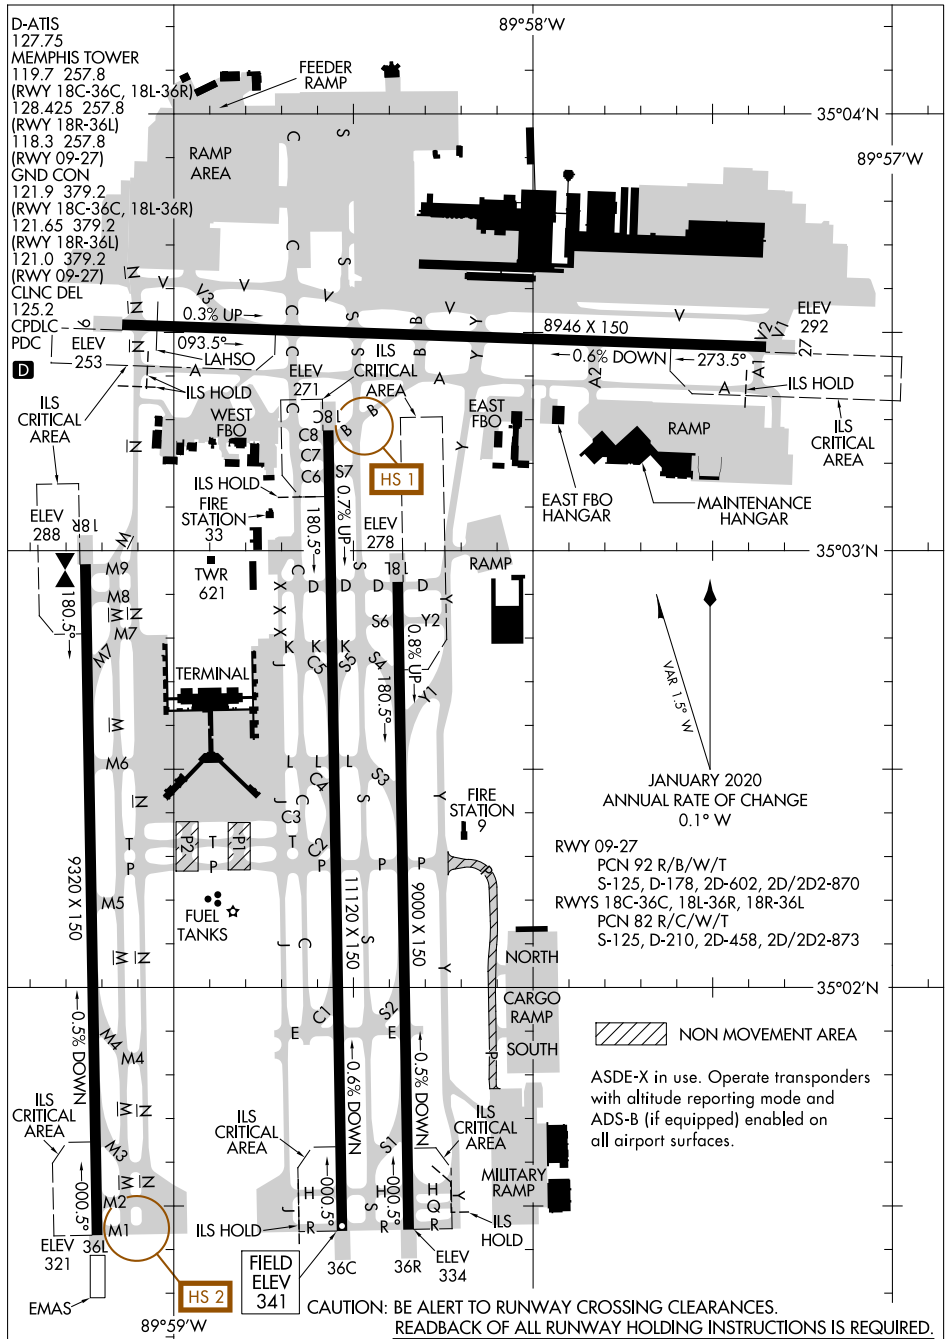

AIRPORT DIAGRAM

MEMPHIS INTL (MEM)
MEMPHIS, TENNESSEE

AL-253 (FAA)

SE-1, 02 DEC 2021 to 30 DEC 2021

SE-1, 02 DEC 2021 to 30 DEC 2021

AIRPORT DIAGRAM

MEMPHIS, TENNESSEE
MEMPHIS INTL (MEM)