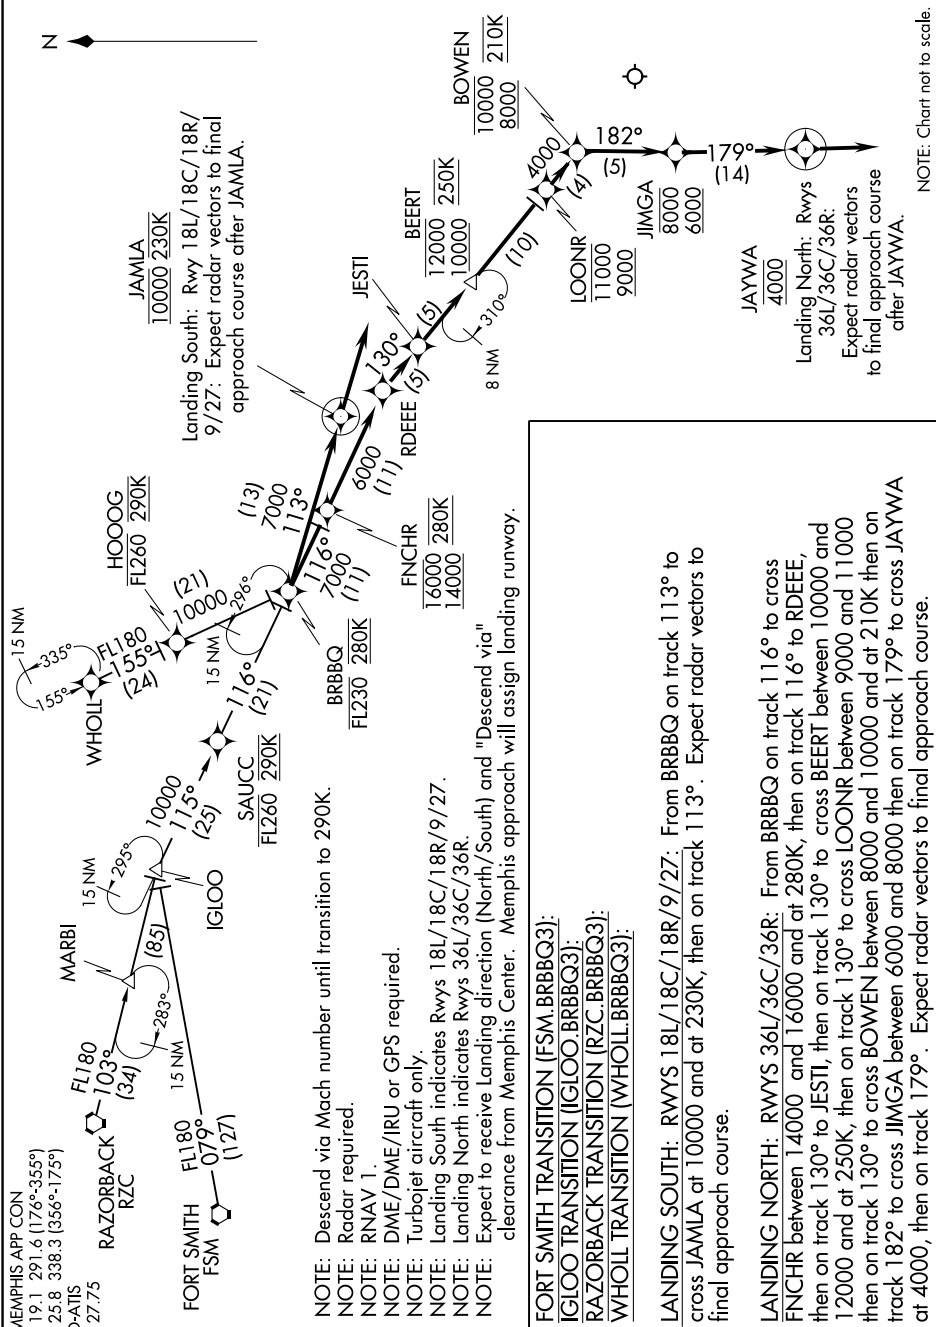

BRBBQ THREE ARRIVAL (RNAV)

SE-1, 02 DEC 2021 to 30 DEC 2021

NOTE: Chart not to scale.

BRBBQ THREE ARRIVAL (RNAV)

(BRBBQ.BRBBQ3) 01FEB18

SE-1, 02 DEC 2021 to 30 DEC 2021