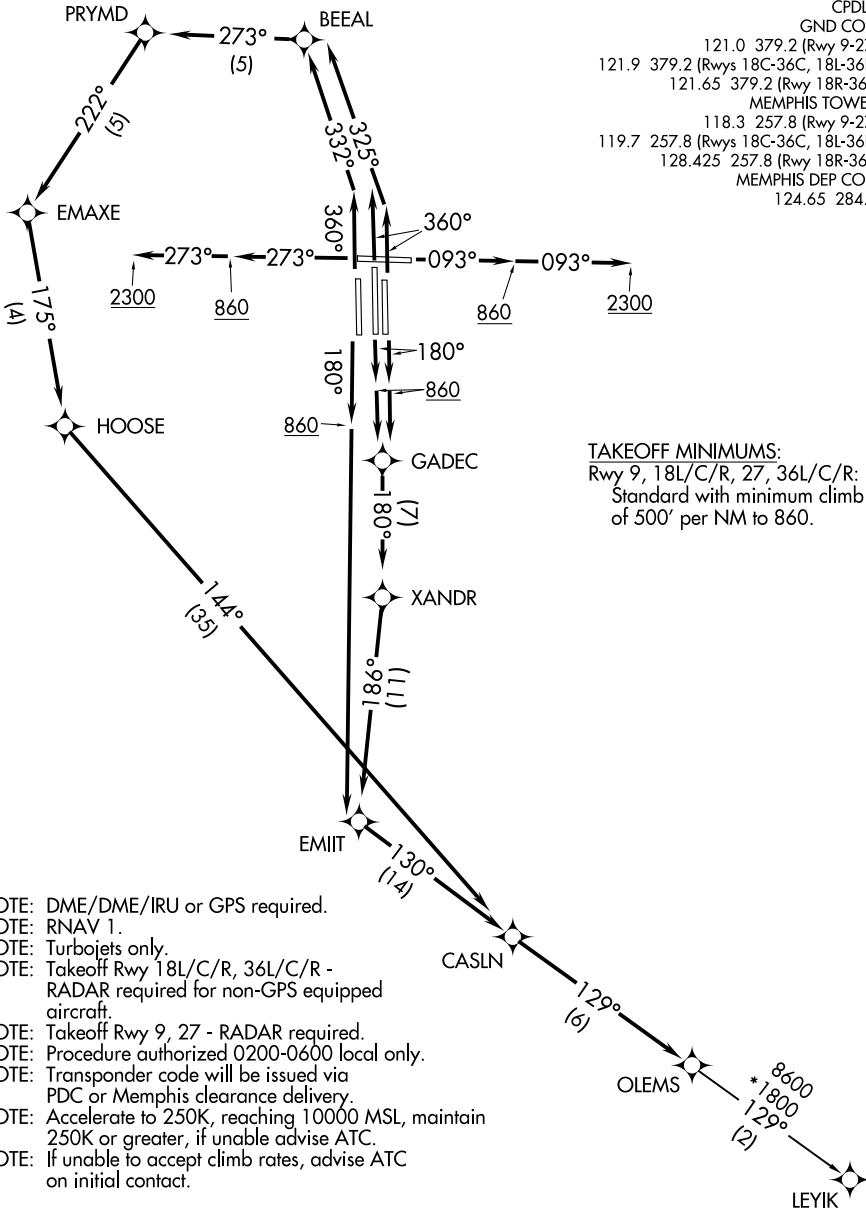

OLEMS SIX DEPARTURE (RNAV)

**TOP ALTITUDE:  
5000**

- D-ATIS 127.75
- CLNC DEL 125.2
- CPDLC 125.2
- GND CON 121.0 379.2 (Rwy 9-27)
- 121.9 379.2 (Rwys 18C-36C, 18L-36R)
- 121.65 379.2 (Rwy 18R-36L)
- MEMPHIS TOWER 118.3 257.8 (Rwy 9-27)
- 119.7 257.8 (Rwys 18C-36C, 18L-36R)
- 128.425 257.8 (Rwy 18R-36L)
- MEMPHIS DEP CON 124.65 284.7

(NARRATIVE ON FOLLOWING PAGE)

NOTE: Chart not to scale.

OLEMS SIX DEPARTURE (RNAV)

SE-1, 02 DEC 2021 to 30 DEC 2021

SE-1, 02 DEC 2021 to 30 DEC 2021