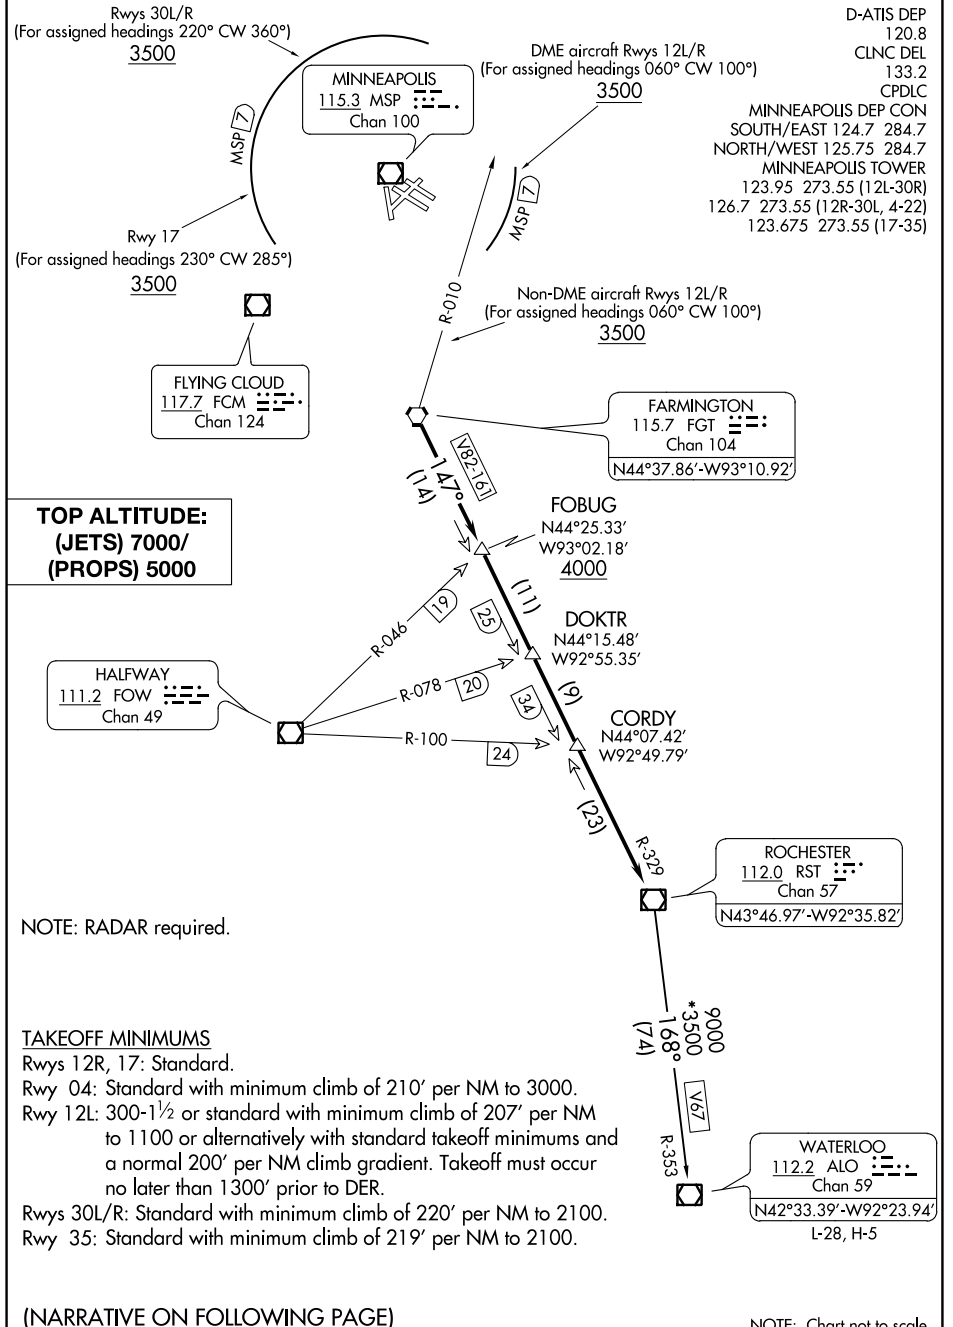

(RST1 .RST) 18256

MINNEAPOLIS-ST PAUL INTL/WOLD-CHAMBERLAIN (MSP)

# ROCHESTER ONE DEPARTURE

AL-264 (FAA)

MINNEAPOLIS, MINNESOTA

NC-1, 02 DEC 2021 to 30 DEC 2021

NC-1, 02 DEC 2021 to 30 DEC 2021

# ROCHESTER ONE DEPARTURE

(RST1 .RST) 13SEP18

MINNEAPOLIS, MINNESOTA

MINNEAPOLIS-ST PAUL INTL/WOLD-CHAMBERLAIN (MSP)