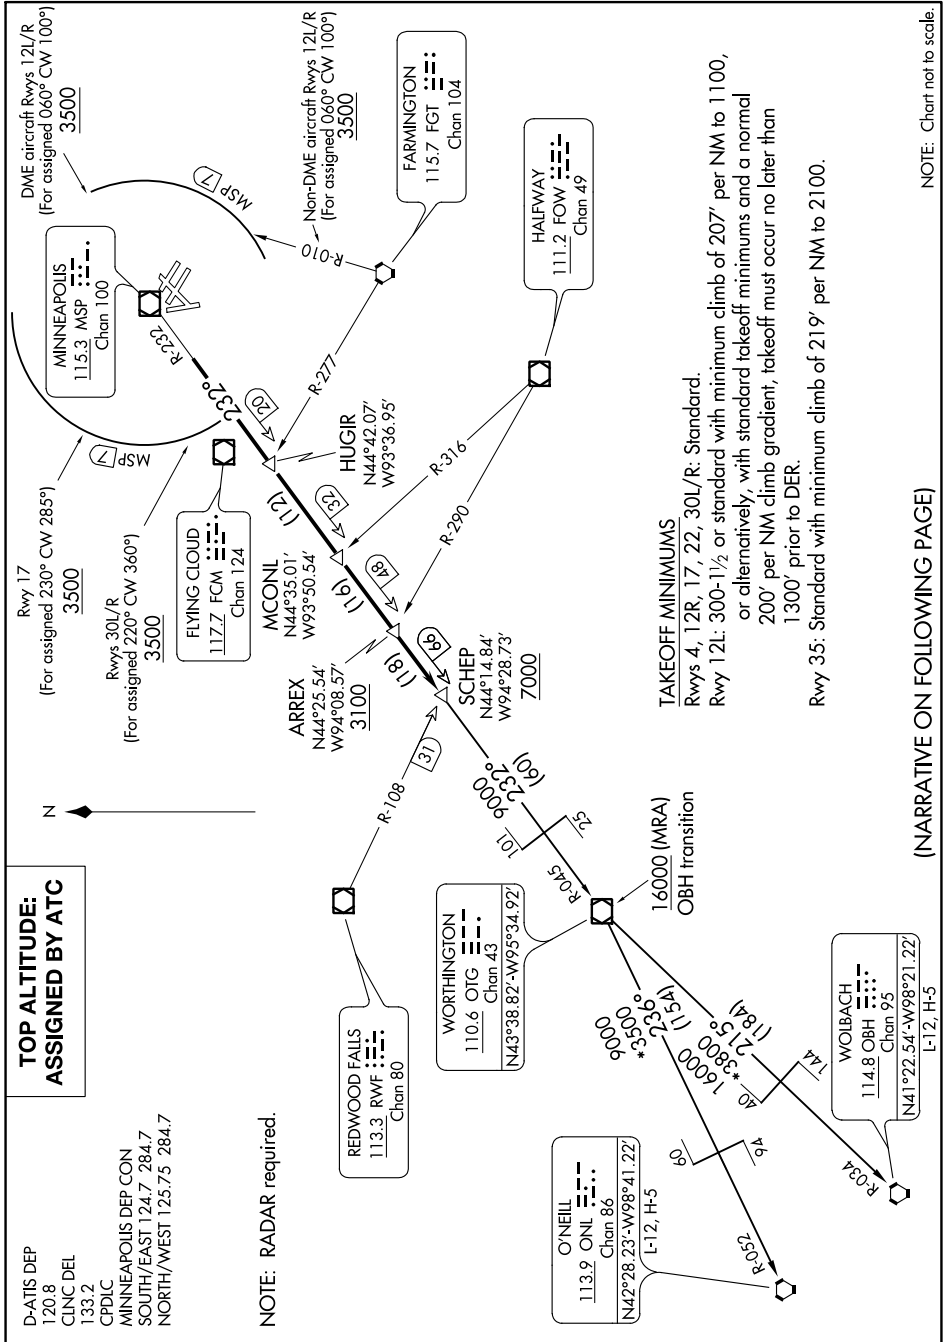

# SCHEP NINE DEPARTURE

NC-1, 02 DEC 2021 to 30 DEC 2021

(NARRATIVE ON FOLLOWING PAGE)

NC-1, 02 DEC 2021 to 30 DEC 2021