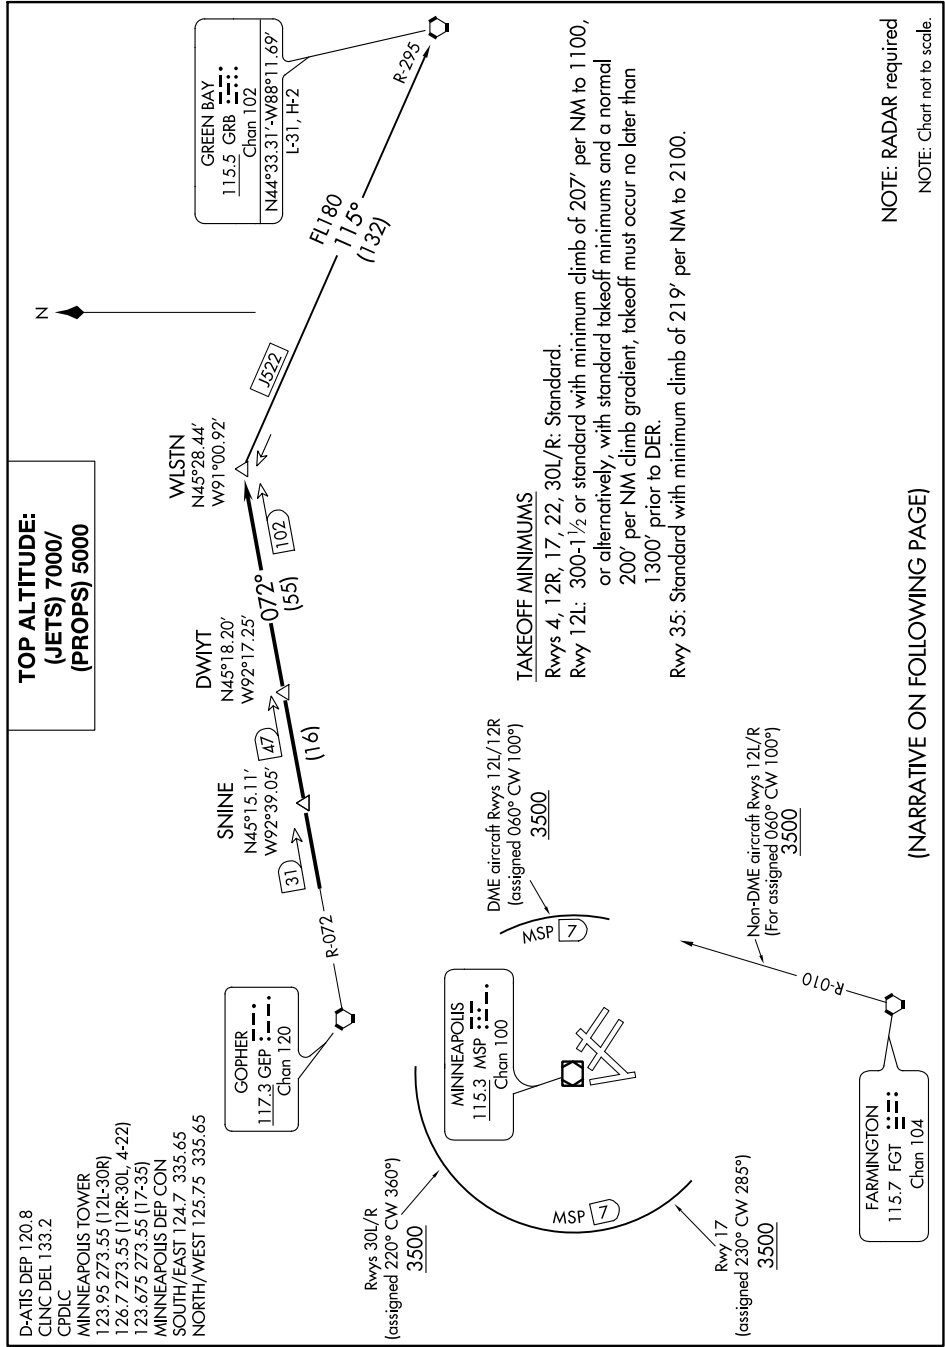

WLSTN SEVEN DEPARTURE

AL-264 (FAA)

MINNEAPOLIS, MINNESOTA

NC-1, 02 DEC 2021 to 30 DEC 2021

WLSTN SEVEN DEPARTURE

MINNEAPOLIS, MINNESOTA

MINNEAPOLIS-ST PAUL INTL/WOLD-CHAMBERLAIN (MSP)

(NARRATIVE ON FOLLOWING PAGE)

NC-1, 02 DEC 2021 to 30 DEC 2021