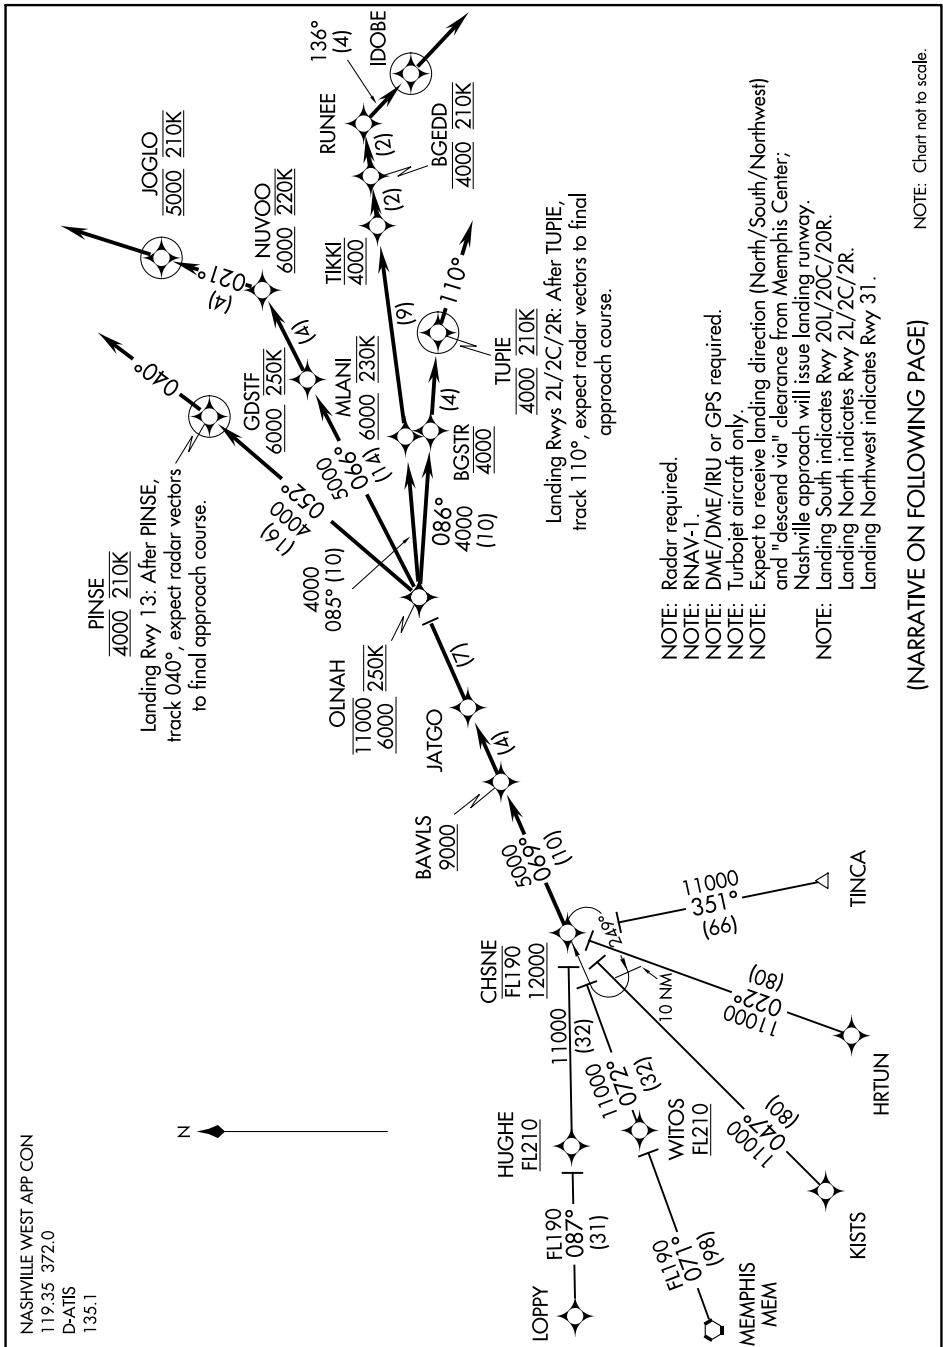

CHSNE TWO ARRIVAL (RNAV)

SE-1, 02 DEC 2021 to 30 DEC 2021

(NARRATIVE ON FOLLOWING PAGE)

NOTE: Chart not to scale.

SE-1, 02 DEC 2021 to 30 DEC 2021