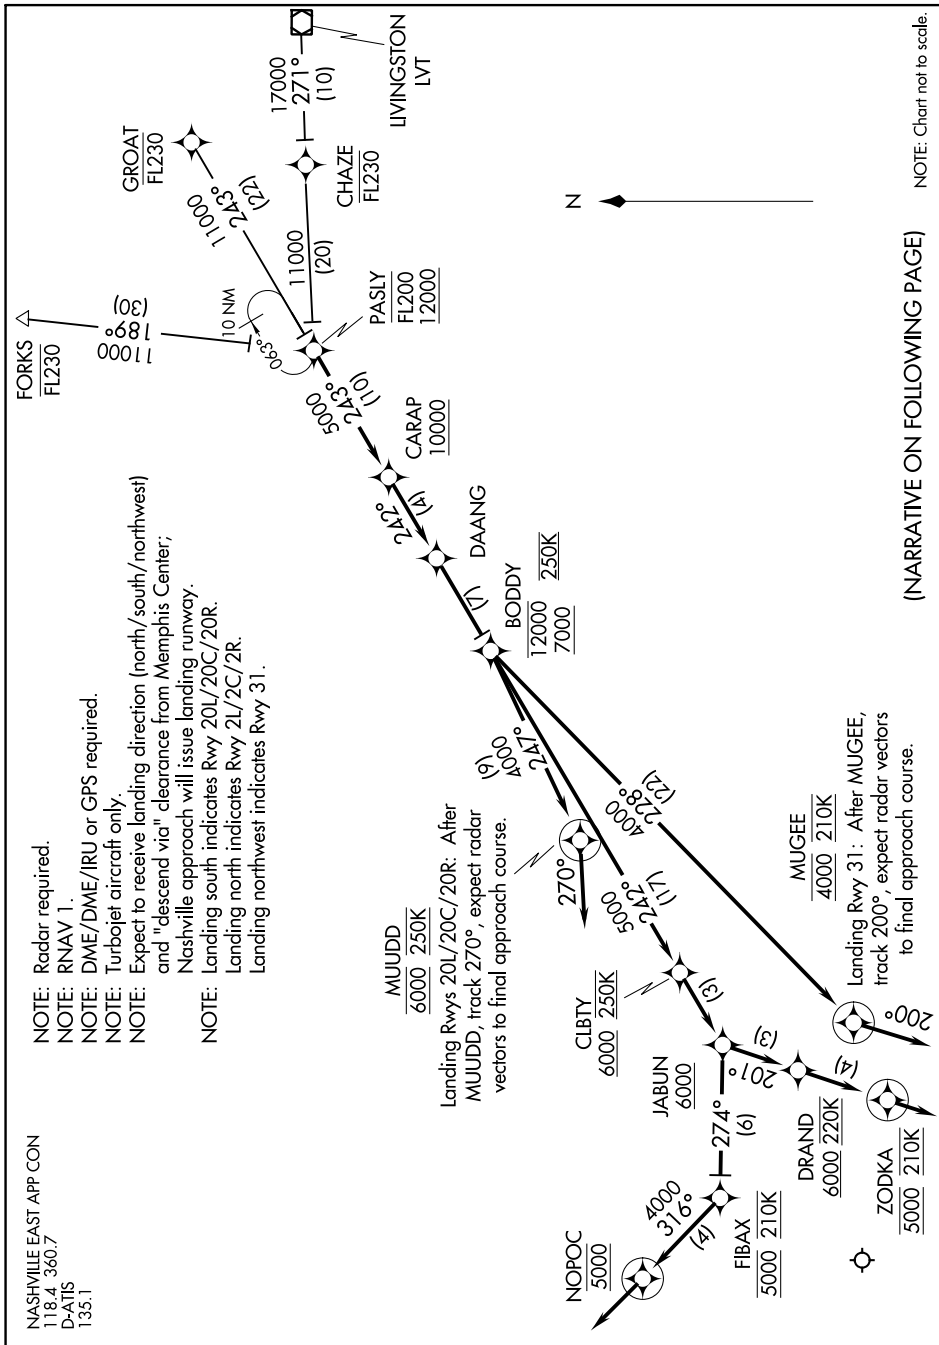

PASLY FOUR ARRIVAL (RNAV)

SE-1, 02 DEC 2021 to 30 DEC 2021

(NARRATIVE ON FOLLOWING PAGE)

NOTE: Chart not to scale.

PASLY FOUR ARRIVAL (RNAV)

SE-1, 02 DEC 2021 to 30 DEC 2021