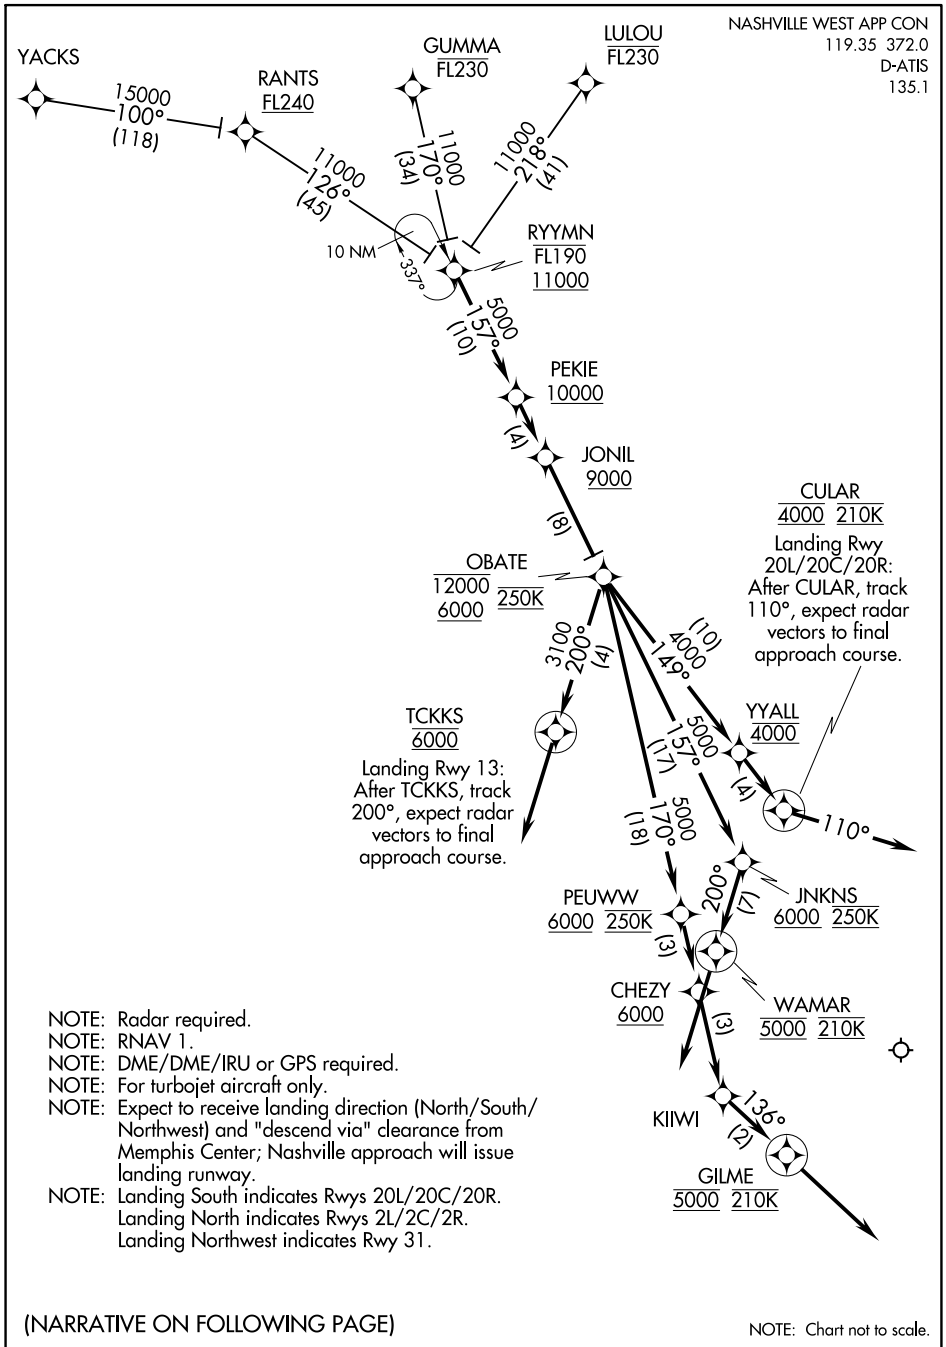

RYYMN TWO ARRIVAL (RNAV)

NASHVILLE WEST APP CON
119.35 372.0
D-ATIS
135.1

SE-1, 02 DEC 2021 to 30 DEC 2021

SE-1, 02 DEC 2021 to 30 DEC 2021

(NARRATIVE ON FOLLOWING PAGE)

NOTE: Chart not to scale.

RYYMN TWO ARRIVAL (RNAV)