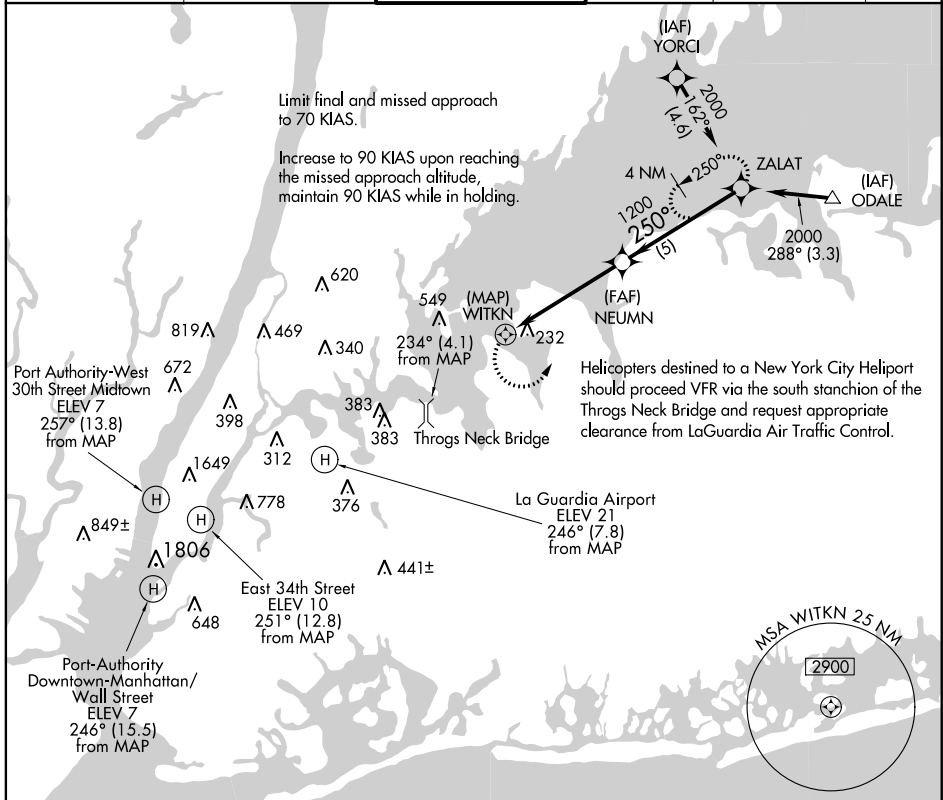

APP CRS 250°	Rwly Idg TDZE Apt Elev	N/A N/A N/A
------------------------	------------------------------	-------------------

COPTER RNAV (GPS) 250°

LAGUARDIA (L.G.A)

NA	DME/DME RNP-0.3 NA. Use LaGuardia altimeter setting.	MISSED APPROACH: Climbing left turn to 1240, then climb to 2000 direct ZALAT and hold. (Maintain heading 070° until 1240).

NE-2, 02 DEC 2021 to 30 DEC 2021

NE-2, 02 DEC 2021 to 30 DEC 2021

CATEGORY	COPTER
LNAV MDA	520-¾ 391 (400-¾)