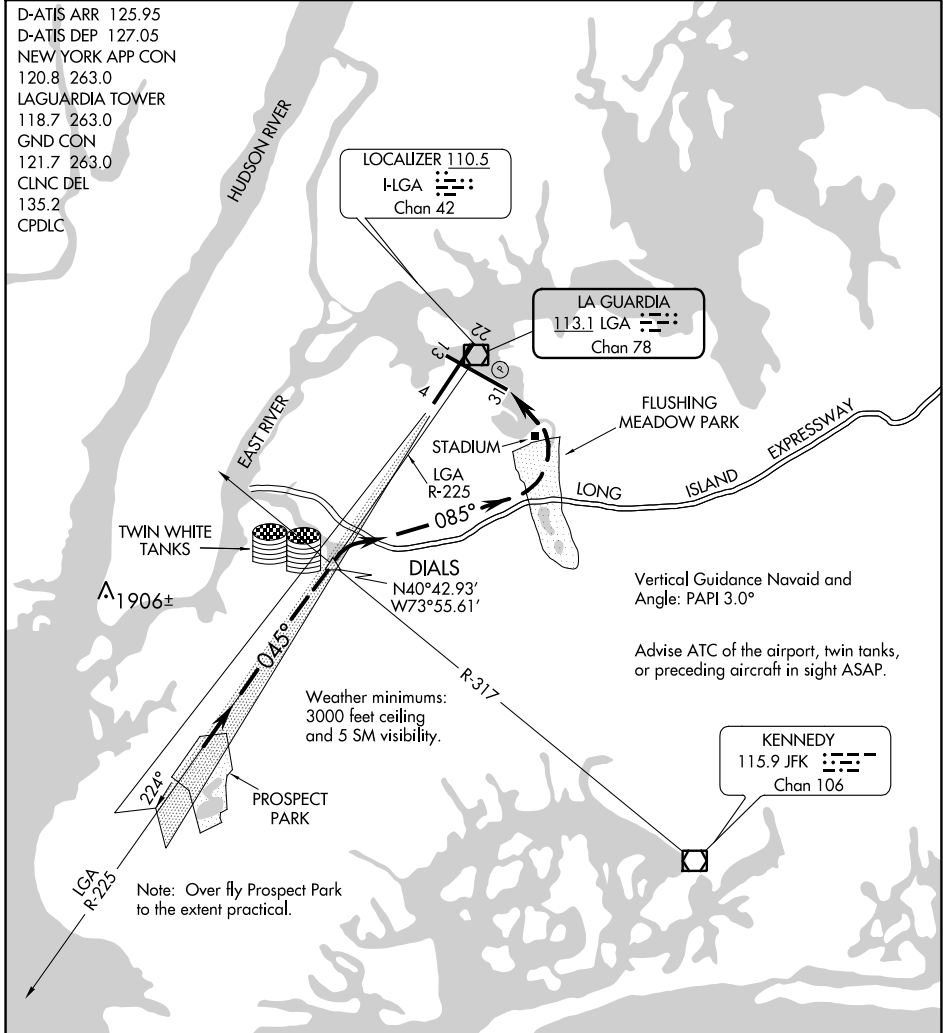

D-ATIS ARR 125.95
 D-ATIS DEP 127.05
 NEW YORK APP CON
 120.8 263.0
 LAGUARDIA TOWER
 118.7 263.0
 GND CON
 121.7 263.0
 CLNC DEL
 135.2
 CPDLC

NE-2, 02 DEC 2021 to 30 DEC 2021

NE-2, 02 DEC 2021 to 30 DEC 2021

1 NM	2	3	4	5	6	7	8	9	10	11	12	13	14	15	16
------	---	---	---	---	---	---	---	---	----	----	----	----	----	----	----

EXPRESSWAY VISUAL RWY 31

When cleared for an Expressway Approach to Rwy 31 (while on LGA VOR/DME R-225) cross DIALS INT at 2500 feet or above. Turn right at DIALS INT heading 085° and descend to Runway 31 via Long Island Expressway and Flushing Meadow Park. Use LGA Rwy 4 localizer for course guidance when LGA VOR is not available.