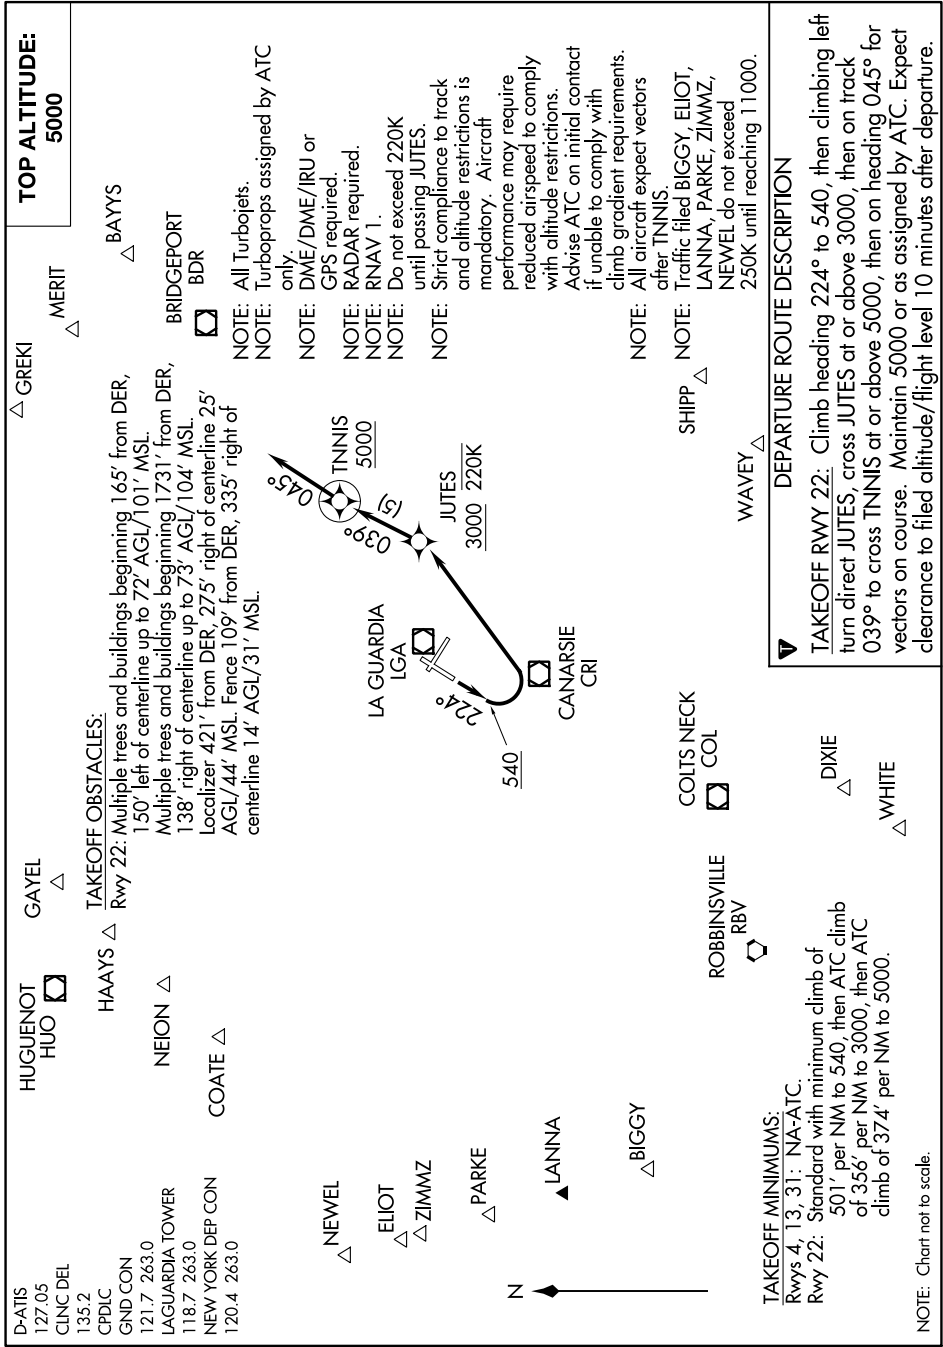

JUTES THREE DEPARTURE (RNAV)

NE-2, 02 DEC 2021 to 30 DEC 2021

NE-2, 02 DEC 2021 to 30 DEC 2021

JUTES THREE DEPARTURE (RNAV)