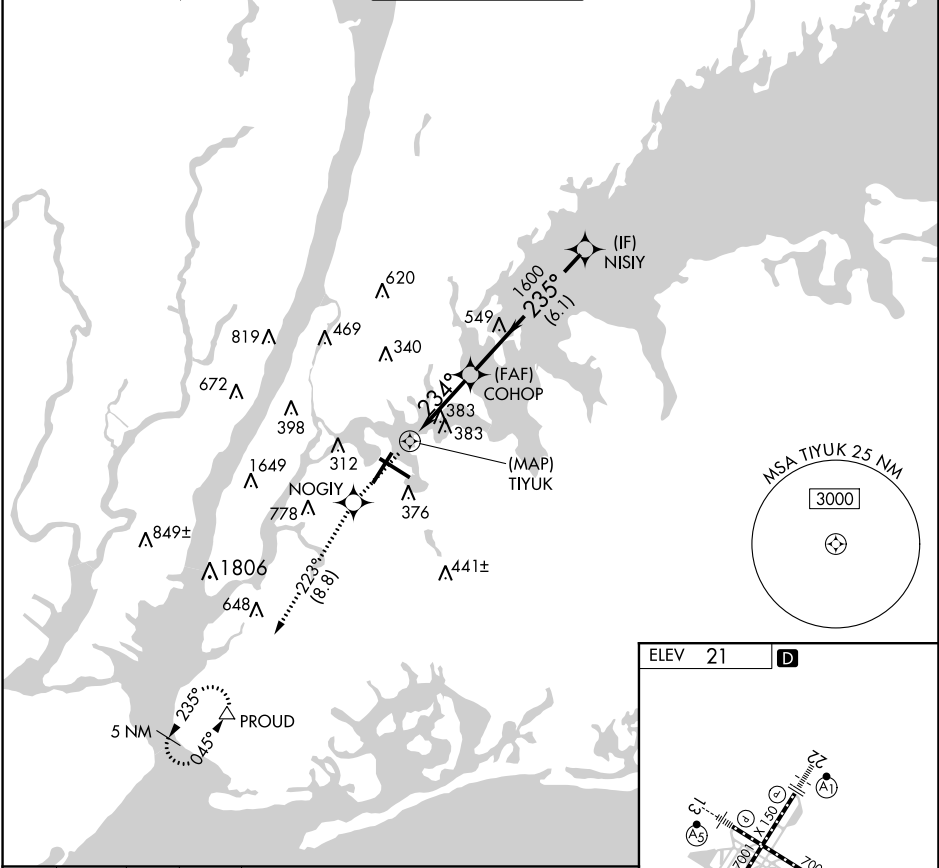

RNAV (GPS)-B
LAGUARDIA (LGA)

| |
|-----------|
| RNP APCH. |
|-----------|

MISSED APPROACH: Climb to 3000 direct NOGIY and on track 223° to PROUD and hold, continue climb-in-hold to 3000.

| | | | | | |
|--|--|---------------------------------------|-------------------------------|--------------------------|-------|
| D-ATIS ARR 125.95 D-ATIS DEP 127.05 | NEW YORK APP CON 120.8 263.0 | LAGUARDIA TOWER 118.7 263.0 | GND CON 121.7 263.0 | CLNC DEL 135.2 | CPDLC |
|--|--|---------------------------------------|-------------------------------|--------------------------|-------|

TDZ/CL Rwy 4, 13 and 22
HIRL Rwy 4-22 and 13-31
REIL Rwy 31

NE-2, 02 DEC 2021 to 30 DEC 2021

NE-2, 02 DEC 2021 to 30 DEC 2021