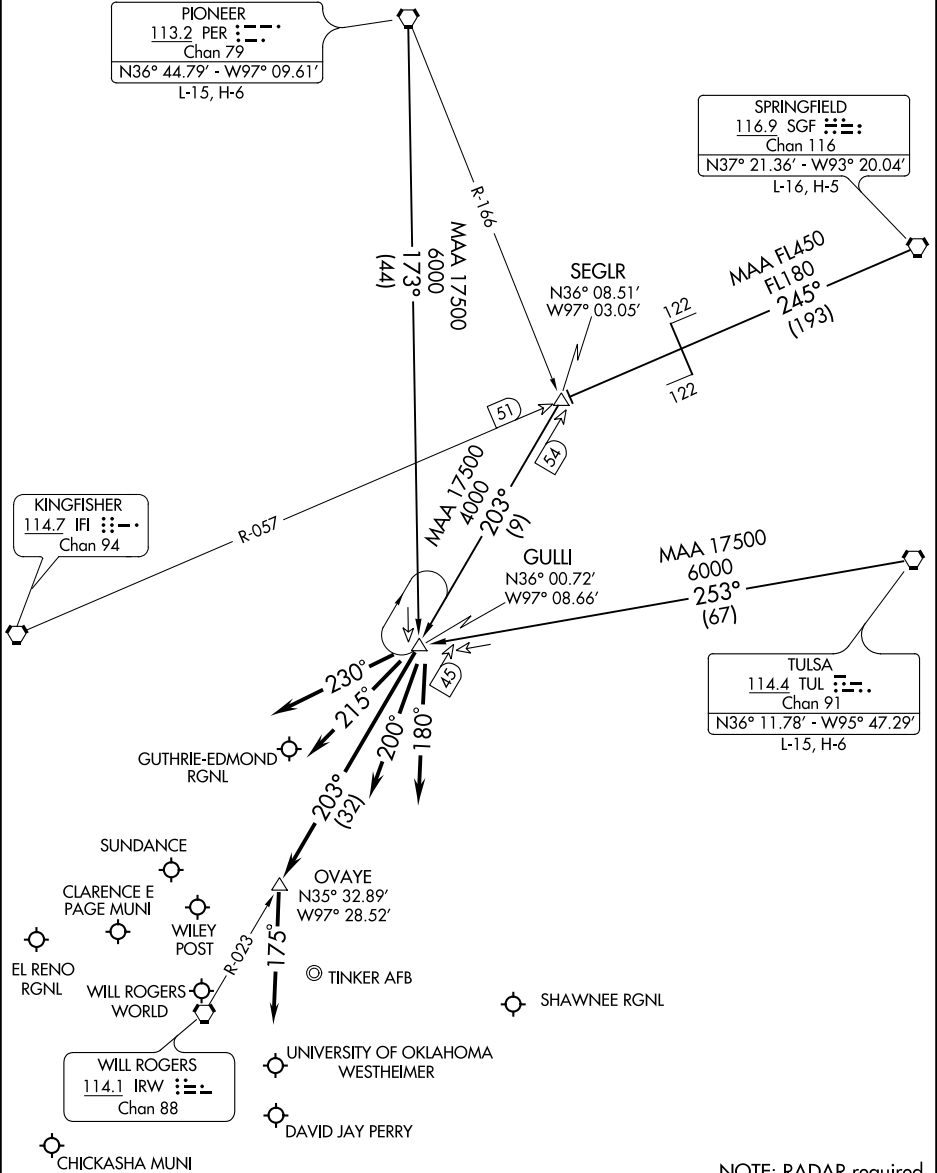

GULLI TWO ARRIVAL

OKC APP CON
124.2 336.4

PIONEER
113.2 PER
Chan 79
N36° 44.79' - W97° 09.61'
L-15, H-6

SPRINGFIELD
116.9 SGF
Chan 116
N37° 21.36' - W93° 20.04'
L-16, H-5

KINGFISHER
114.7 IFI
Chan 94

TULSA
114.4 TUL
Chan 91
N36° 11.78' - W95° 47.29'
L-15, H-6

SC-1, 02 DEC 2021 to 30 DEC 2021

SC-1, 02 DEC 2021 to 30 DEC 2021

(NARRATIVE ON FOLLOWING PAGE)

NOTE: RADAR required.

NOTE: Chart not to scale.

GULLI TWO ARRIVAL

(GULLI.GULLI2) 29MAR18